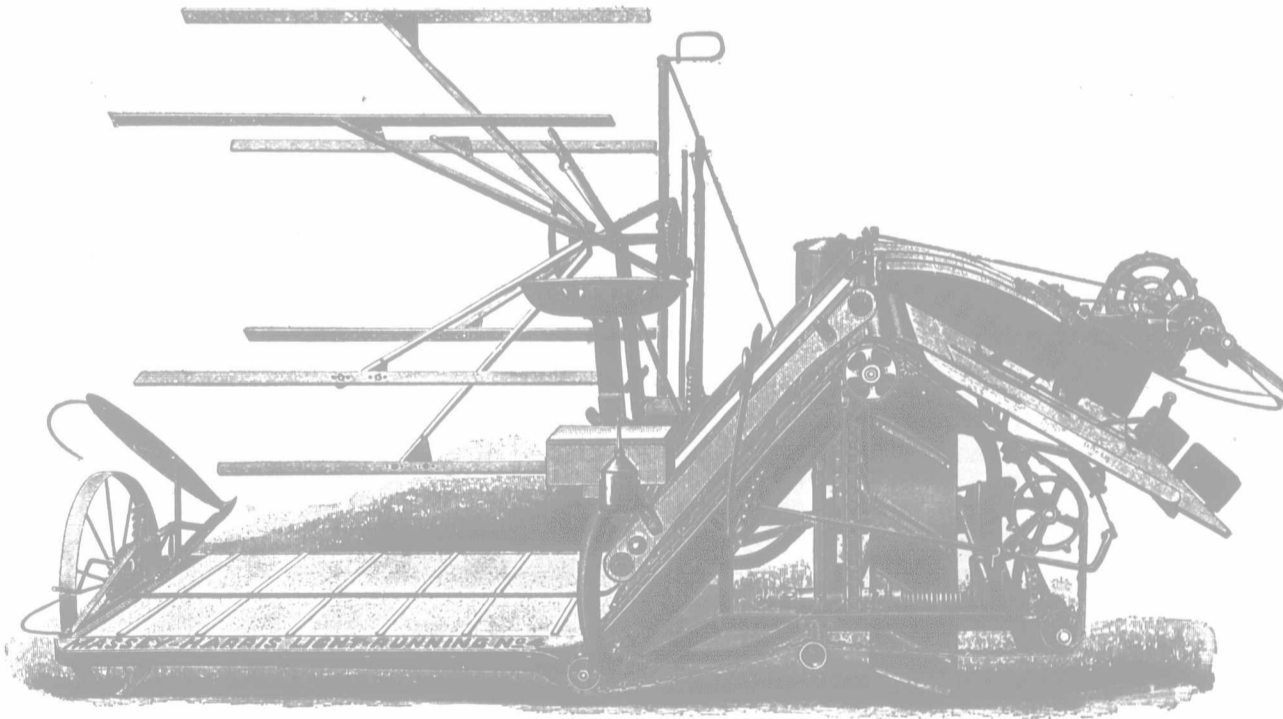

## This Binder is "a bird" too

6, 7 and 8 ft. cut.

Pole Truck or Forecarriage supplied with each size of machine.

**The light-running, sure-tying, long-enduring, perfect-working  
Harvester and Binder**