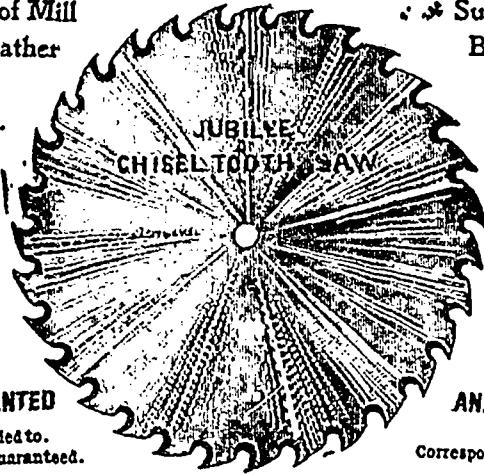

THE JAMES ROBERTSON CO., Limited.

Manufacturers of..

Saws of All Description

A Full Line of Mill
Rubber and Leather
Metal, &c., always

Head Office:
144 William St.
MONTREAL

ALL OUR SAWS
FULLY WARRANTED

Orders promptly attended to.
Satisfaction Guaranteed.

Supplies, including
Belting, Rabbit
carried in stock.

Factories at
MONTREAL,
TORONTO,
and
ST. JOHN, N.B.

CIRCULAR, GANG
AND MILL SAWS
A SPECIALTY
Correspondence Solicited.

Rice Lewis & Son

Dealers in _____