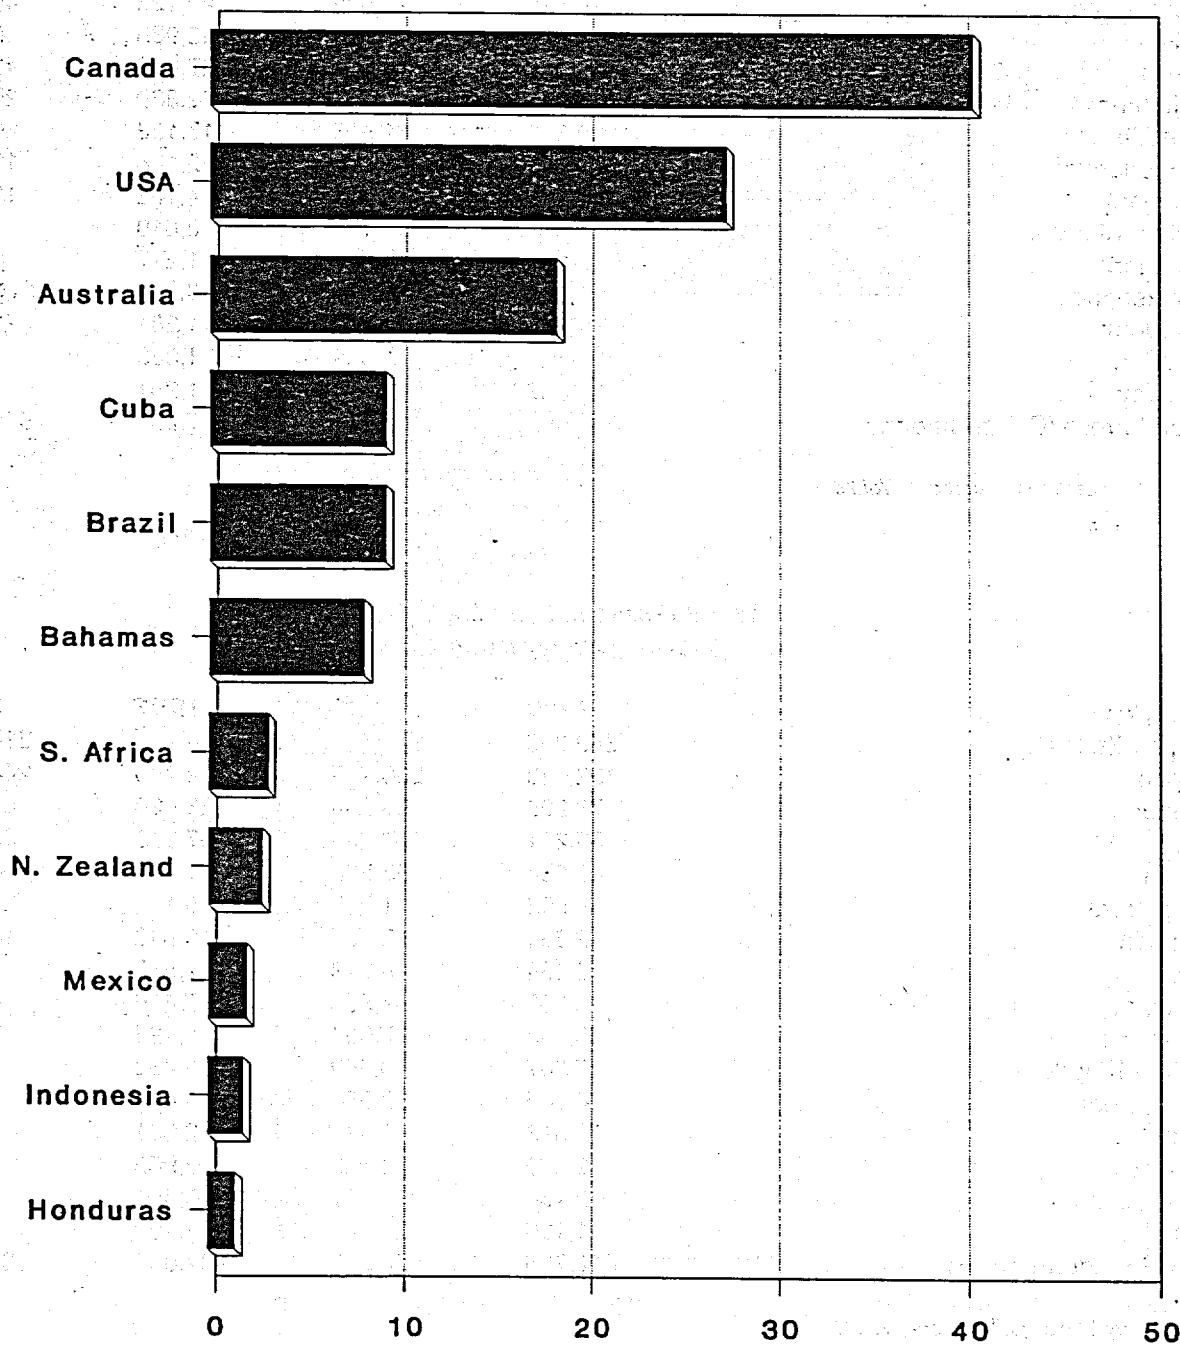

1992 World Lobster Landings By Country {1,000 MT}

Source: FAO/FISHDAB