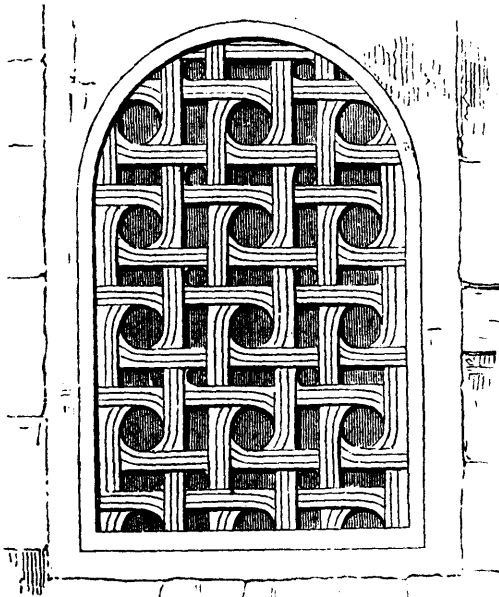

St. Miguel de Linio.

WINDOW IN PORCH - VALDEDIOS

PORTION OF ARCHIVOLT - TOMB - COLEGIATA - COWADONGA

CAPITAL AT CROSSING : SAN MIGUEL DEL LINIO .

ASTORIAS : SPAIN .

12 INS 9 6 3 0

FEET .

EARLY CHURCH-WORK IN SPAIN.