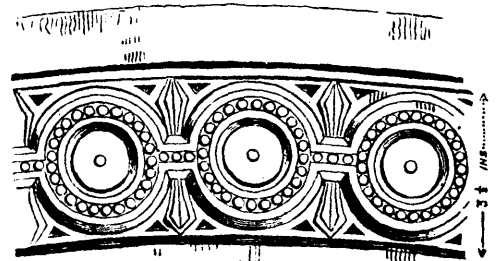

St. Miguel de Linio.

WINDOW IN PORCH - VALDEDIOS

PORTION OF ARCHIVOLT - TOMB - COLEGIATA - COWADONGA

CAPITAL AT CROSSING : SAN MIGUEL DEL LINIO .

ASTORIAS : SPAIN .

12 INS 9 6 3 0

FEET .

EARLY CHURCH-WORK IN SPAIN.