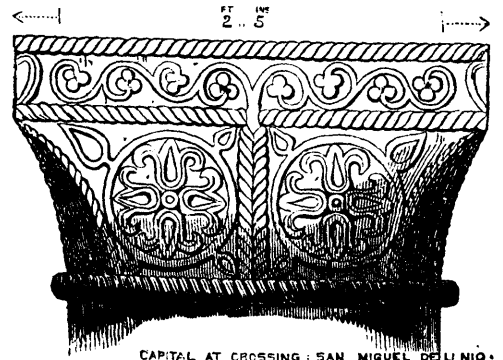

St. Miguel de Linio.

WINDOW IN PORCH - VALDEDIOS

PORTION OF ARCHIVOLT - TOMB - COLEGIATA - COWADONGA

CAPITAL AT CROSSING : SAN MIGUEL DEL LINIO .

ASTORIAS : SPAIN .

12 INS 9 6 3 0

FEET .

EARLY CHURCH-WORK IN SPAIN.