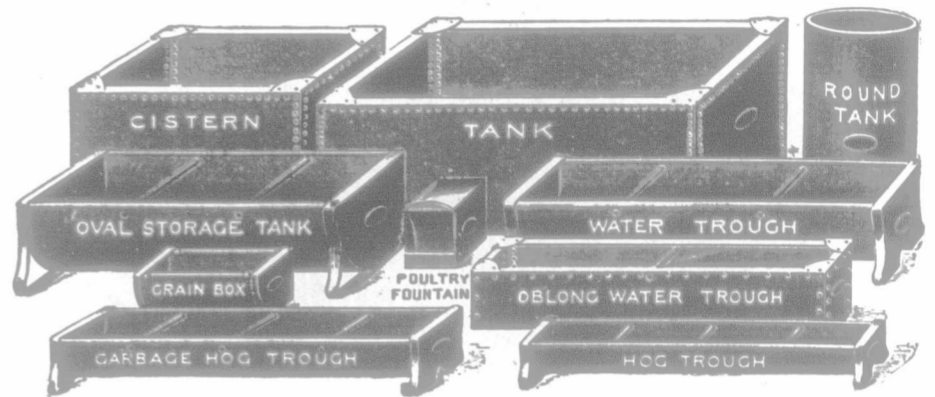

Our Line!—Neat, Natty, Strongly Built—Made to Last and Made Right
Give them a coat of paint once a year and we guarantee them for ten, but they will do better than that
They will last an ordinary lifetime

Owing to the price of wood and its scarcity, there is a great demand for these goods.
We know you want them—Write us, we will be delighted to correspond with you. Get our free
Catalogue from the Melotte Cream Separator Co., Winnipeg.

Steel Trough & Machine Co. Ltd. Tweed, Ont.

FERGUSON & RICHARDSON
Barristers, Solicitors, Etc
Canada Life Building Winnipeg, Canada
Solicitors for Farmer's Advocate
R. FERGUSON W. W. RICHARDSON

B. P. RICHARDSON
BARRISTER, SOLICITOR
NOTARY PUBLIC
Solicitor for the "FARMER'S ADVOCATE" for the
Northwest Territories.
GRENFELL, ASSA.
LANDS FOR SALE

DUNN Hollow Concrete Block Machines

are in use from coast to coast, and every
one giving the best satisfaction. Concrete
blocks make
the hand-
somest, most durable and cheapest
building material. They are simply
and quickly made on the DUNN
MACHINE; and the cost of outfit is
very moderate.
Full Directions Furnished.
Write for Catalogue to DEPT. N.

The JAS. STEWART MFG. CO., Limited, WOODSTOCK, ONT

WE Edit, Compile and Print Live Stock Catalogues FARMER'S ADVOCATE.

LAND BARGAINS

WE OWN
10,000 acres in Saskatchewan to sell on the crop pay-
ment plan Prices $8.00 to $25.
40,000 acres in Alberta, personally selected, to sell by
section or block. Prices $6 1/2 to $10.
Improved Farms. The best in Saskatchewan.
Don't Delay in Writing for Information
G. M. ANNABLE & CO., MOOSE JAW, SASK.

TAKE THE RIGHT ROAD
FROM

St. Paul or Minneapolis

CHICAGO
GREAT
WESTERN
MAPLE
LEAF
ROUTE
RAILWAY

Unequalled equipment on all trains
makes traveling a pleasure on the GREAT WESTERN

FOR FULL INFORMATION APPLY TO
D. MORRISON, GEN. AGT.
ROOM 25, MERCHANTS BANK
WINNEPEG, MAN.

Last Mountain Valley, Saskatchewan

Hundreds of cars settler's effects now being unloaded at Strassburg the
centre of this famous district

The lands in this district have been endorsed over their own signatures by such authorities as Prof. Thos. Shaw, Editor
of Orange Judd Farmer; Prof. Macoum, F.L.S., Dominion Field Naturalist and Botanist, and highest authority on land
in Canada; the Editor of the chief American Agricultural Journal, and testimonials signed by 250 new residents of the
district. What better proof do you want? Send for their opinions and free map and booklets of the district, beautifully
illustrated by photographs taken on the spot.

WM. PEARSON CO., LTD.,

308 Northern Bank Building, Winnipeg, Canada.