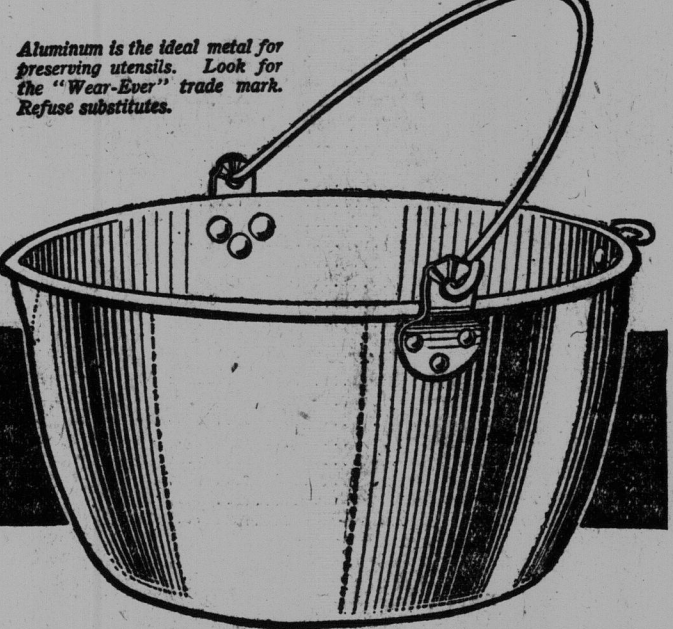

THE FEATURES OF THE DAY

KITCHENWARE DEPT. Price list including items like Pearl En. Double Boiler, Pyrex Casserole Dish, and various kettles.

SILVERWARE DEPT. Price list including Water Tumblers, Lemonade Tumblers, and various glassware.

SPECIAL—\$3.20 Four Quart (Wine Measure) 'WEAR-EVER' WINDSOR KETTLE for Only \$1.89

SPECIAL—\$2.85 Six Quart (Wine Measure) 'WEAR-EVER' PRESERVING KETTLE for Only \$1.79

Order form for the kettles, including fields for name, address, and city.