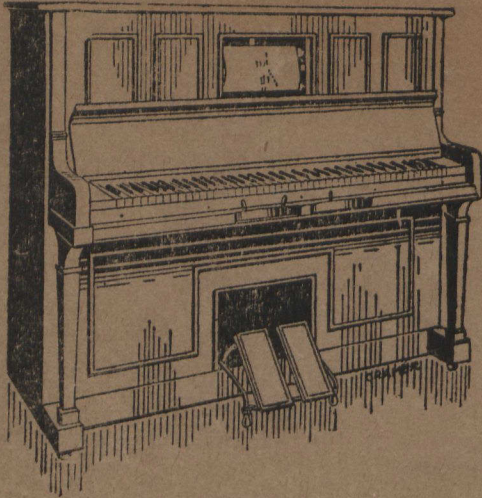

## Interior Player Piano

No. 1 .. 65 note

No. 2 .. 88 note

The  
Perfect Combination:  
Finest Player Action  
in the  
Highest Quality  
of  
**BRITISH  
PIANO**

## BABY GRANDS

4 ft. 7 in. or 5 ft. long.

*Suitable for  
any size  
Drawing Room*

**Finest British Make**

**J. B. CRAMER & Co., Ltd.,**

139, New Bond St., W. | LONDON | 46, Moorgate St., E.C.