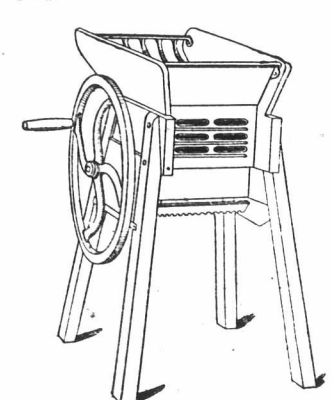

Root Pulpers and Slicers.

(Single or Combined and for Hand or Power.)

SEND FOR DESCRIPTION.

DAVID MAXWELL & SONS, St. Mary's, Ontario.

Mention FARMER'S ADVOCATE. 15-

CHAMPION EVAPORATOR

For MAPLE, SORGHUM, CIDER, and FRUIT JELLIES. Has a corrugated pan over firebox, doubling boiling capacity; small interchangeable syrup pans (connected by siphons), easily handled for cleansing and storing; and a perfect automatic regulator. The Champion is as great an improvement over the Cook pan as the latter was over the old iron kettle hung on a fence rail. Catalogue Free.

THE G. H. GRIMM MFG. CO., HUDSON, Ohio, & MONTREAL, Quebec.