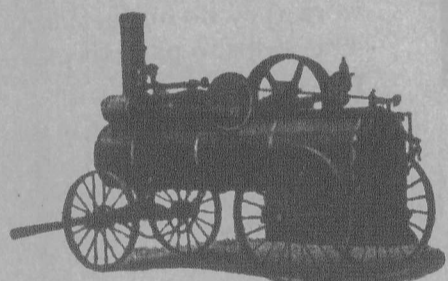

Rebuilt Portable and Traction Engines

A number of good rebuilt engines from 14 H.P. up suitable for Threshers and Farmers' own use.