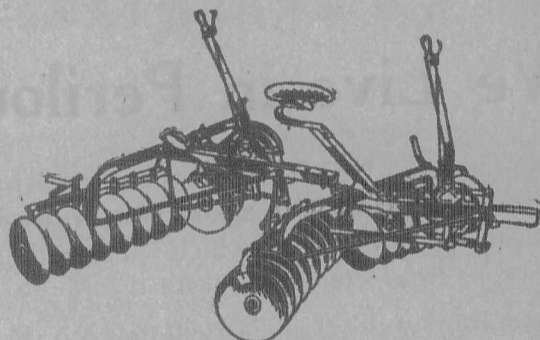

"Bissell" Disk Harrows

The Bissell Disk Harrows have great capacity for hard work, the disk entering the ground naturally and leaving behind it a finely pulverized soil. This is the secret of good tillage.