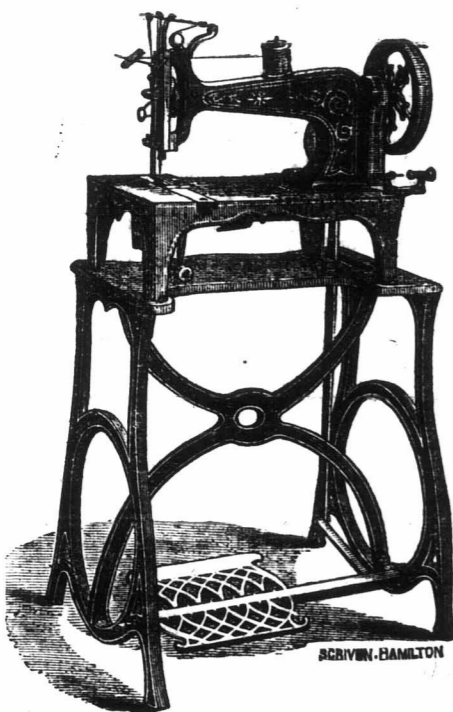

MANUFACTURING MACHINE
Price, $55.

WILSON LOCKMAN & CO.,
MANUFACTURERS
HAMILTON ONT.

WILSON & HASKETT,
PRODUCE DEALERS AND COMMISSION
MERCHANTS. OFFICE, Corner of King and
Oxford Streets, INGERSOLL, Ont.
JAS. M. WILSON. | JNO. HASKETT. 3-1f

J. BEATTIE & Co.,
IS the cheapest Dry Goods, Millinery
and Mantle Store in the City of London.
3-y

COSSITT'S
Agricultural Implement Works
GUELPH - - ONT.

Manufactures all kinds of Agricultural Imple-
ments—
CANADIAN SIFTER FANNING MILLS,
PARIS STRAW CUTTERS,
LITTLE GIANT STRAW CUTTERS,
ONE HORSE SHED DRILLS, HAND SEED DRILLS,
ONE HORSE PLOUGHS, TURNIP CUTTERS,
&c., &c.

GETTING UP CLUBS.
Great Saving to Consumers.

PARTIES inquire how to get up CLUBS. Our
answer is—You should send for Price List, and
a Club Form will accompany it, with full direc-
tions, making a large saving to consumers and
remunerating to Club organizers. Send for it at
once, to

MILLER'S GREAT TEA WAREHOUSE,
52 and 54, Front Street East, Toronto, Ontario.
Local Agents Wanted.
Toronto, April 26, 1872. 5-1f

HOWARD'S IMPROVED
IRON HARROW.

AGENTS WANTED.

AGENTS CAN MAKE FROM FIVE TO TEN
DOLLARS PER DAY, selling the
NEW IMPROVED CHURN DASHER.
Apply for territory or you will be too late! En-
close $1 for sample. Circulars free.
6-1f H. BALTON, BRANTFORD, ONT.

J. H. WILSON,
VETERINARY SURGEON,
Graduate of the Toronto Veterinary College.
Office—New Arcade, between Dundas street and
Market Square. Residence—Richmond street,
opposite the old Nunnery.

JOHN MILLS,
Wholesale and Retail Bookseller, Stationer and
News-dealer, Richmond-st., London. American
papers received twice a-day from New York. En-
glish magazines received weekly from London.
London, Ont., Oct. 28, 1872. 12-1f

TYTLER & ROSE,
Family Grocers & Seedsmen.

TIMOTHY and CLOVER SEED: all KINDS of
FIELD SEED, TURNIP, MANGEL, &c. &c.,
imported direct by themselves, and of the very best
quality.—LAND PLASTER.

TYTLER & ROSE,
WINE MERCHANTS AND SEEDSMEN,
DUNDAS-STREET.
London, April, 1872. 2

F. H. MITCHELL, M. D., C. M., Graduate of
McGill University, Montreal,
Physician, Surgeon, &c.
Office: Gothic Hall, Dundas Street, London,
Ont. 71-12-y

GEORGE VAIR,
LANDSCAPE GARDNER.
Plans given, selecting, arranging and planting
fruit and ornamental trees. Address—
8-1f TORONTO and BARRIE

G. MOORHEAD,
WHOLESALE AND RETAIL
Manufacturer of Furniture,
UPHOLSTERER, &c.
1-1f King Street, London.

HILTON'S NEW
Patent Washing Machine.

MARKHAM BELL FOUNDRY

No. 1 Bell, 15 inches diameter—yoke & crank...	$ 8
No. 2 " 16 " " " " " " " " " " " "	10
No. 3 " 18 1/2 " " " " " " " " " " " "	16
No. 4 " 19 " " " " " " " " " " " "	28
No. 5 " 25 " " " " " " " " " " " "	50
No. 6 " 30 " " " " " " " " " " " "	70
No. 7 " 36 " " " " " " " " " " " "	120

Bells Warranted for one Year.

ABBOTT BROS.,
CARRIAGE BUILDERS Dundas Street, East of
Wellington Street,
9 LONDON, ONTARIO.

YORKSHIRE
CATTLE FEEDER

FOR FATTENING AND BRINGING
INTO CONDITION HORSES, COWS,
CALVES, SHEEP AND PIGS.