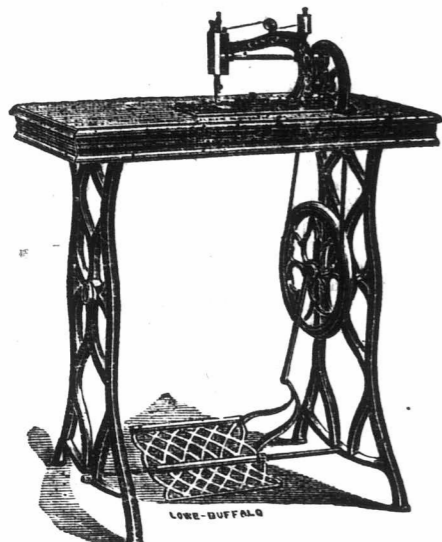

No. 1. Plain Top. Price $32.