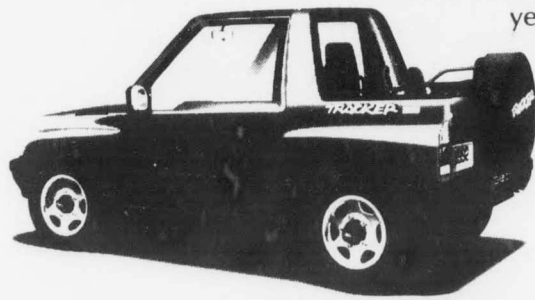

Starting at **$11,995.00***

Additional **$750 GRADUATE CASH BACK.** See Dealer for conditions.

Get to know Geo.

YOUR MARITIME

CHEVROLET • GEO • OLDSMOBILE DEALERS