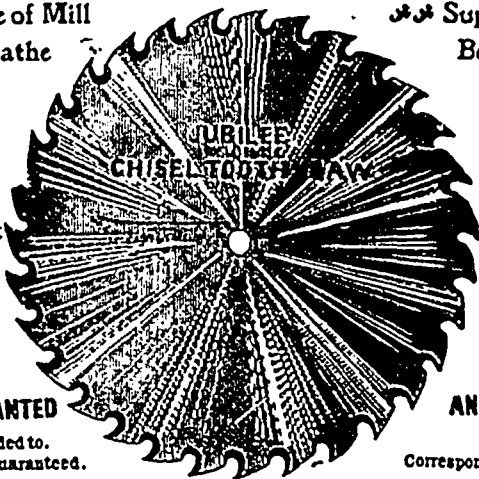

THE JAMES ROBERTSON CO., Limited.

Manufacturers of Saws of All Description

A Full line of Mill
Rubber and Leather
Metal, &c., always

Supplies, including
Betling, Babbit
carried in stock.

Head Office:
144 William St.
MONTREAL

Factories at
MONTREAL,
TORONTO,
and
ST. JOHN, N.B.

ALL OUR SAWS
FULLY WARRANTED
Orders promptly attended to.
Satisfaction Guaranteed.

CIRCULAR, GANG
AND MILL SAWS
A SPECIALTY
Correspondence Solicited.

Rice Lewis & Son