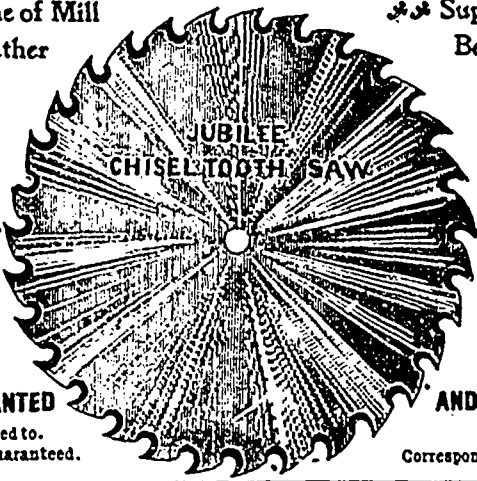

THE JAMES ROBERTSON CO., Limited.

Manufacturers of
A Full Line of Mill
Rubber and Leather
Metal, &c., always

Saws of All Description

Supplies, including
Belting, Babbit
carried in stock.

Head Office:
144 William St.
MONTREAL

Factories at
MONTREAL,
TORONTO,
and
ST. JOHN, N. B.

ALL OUR SAWS
FULLY WARRANTED
Orders promptly attended to.
Satisfaction Guaranteed.

CIRCULAR, GANG
AND MILL SAWS A
SPECIALTY
Correspondence Solicited.

Rice Lewis & Son