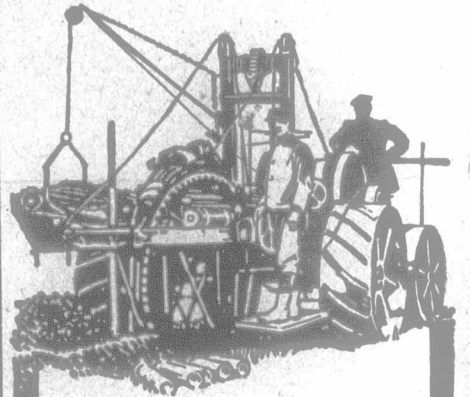

There's Money for You in Ditches

BE the first in your community to get a ditching machine and make from $15 to $18 a day.

It is being done by hundreds of other farmers, and you can do it.

BUCKEYE TRACTION DITCHER

A perfect trench at one cut

It digs 100 to 150 rods of trench a day, every foot true to grade. Gasoline and steam power—built in several sizes. Hundreds in use all over the country. The most profitable investment you can make in farm machinery.

Write for the Buckeye Book of Facts "T."

The Buckeye Traction Ditcher Co.
FINDLAY, OHIO
Builders also of Buckeye Open Ditchers and Buckeye Gasoline Engines for farm use

Johnny-on-the-Spot

"Johnny-on-the-Spot" on skids or on truck, will take care of all your chores—pumping, separating cream, milking, churning, washing, etc.

Stop wasting your time and energy in needless drudgery. Let "Johnny-on-the-Spot" do it—one of the famous Gilson "Goes Like Sixty" Line—a high quality engine at a low price. WRITE FOR CATALOGUE AND FULL PARTICULARS. ALL SIZES.

Gilson Manufacturing Co. Limited
2409 York St., Guelph, Ontario

Protect your trees and garden

A Fairbanks-Morse Spraying Outfit offers you the most effective and economical means of destroying insects and of curing and preventing plant and tree diseases.