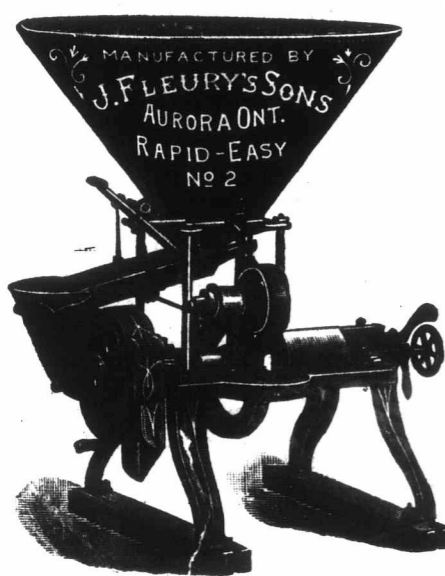

BELL..

PIANOS AND ORGANS

Built to Last a Lifetime by the
Largest Makers of Pianos and Organs in Canada.

The Bell Organ & Piano Co., Ltd.,
GUELPH, ONT.

HIGHEST HONORS
EVERYWHERE

PRESENTED TO

Massey-Harris Co., Limited,

as Manufacturers of the best Farm
Implements in the world.

MASSEY-HARRIS CO., Limited,

AWARDED

GRAND PRIZE

AT THE PARIS, FRANCE,
EXPOSITION

AND

GRAND GOLD MEDAL

AT THE VERONA, ITALY,
EXHIBITION.

In each case this was the
HIGHEST AWARD OBTAINABLE.

RAPID-EASY GRINDERS

Will do for you what they are doing for others.
We guarantee this. Do you ask more?

Seabright, Ont., Nov. 13th, 1900.

I thank you for the gentlemanly way in which you have dealt with me, and I take great pleasure in recommending your Rapid-Easy Grinder. This is the THIRD SEASON for it, and IT RUNS AS GOOD AS WHEN I FIRST GOT IT. As an example, I started it at 10 o'clock one morning and ran the Grinder until half-past nine at night, and in that time I put through 317 bags, and made FIRST-CLASS WORK.

CHARLES TAYLOR.

Bradford, October 22nd, 1900.

With your Rapid-Easy Grinder I have ground FOUR HUNDRED BUSHELS of mixed grain in TEN HOURS, and have ground TWO THOUSAND BUSHELS OF GRAIN with ONE SIDE of the plates, and THEY ARE GOOD YET. The machine runs VERY EASY. It is the only Grinder I ever saw that would grind barley right.

J. T. WATSON.

We shall be glad to have your enquiry by letter or card. On application, we will send a beautiful hanger showing Rapid-Easy Grinder No. 2.

J. FLEURY'S SONS, AURORA, ONT.

Medals for plows: Chicago, '93; Paris, 1900.