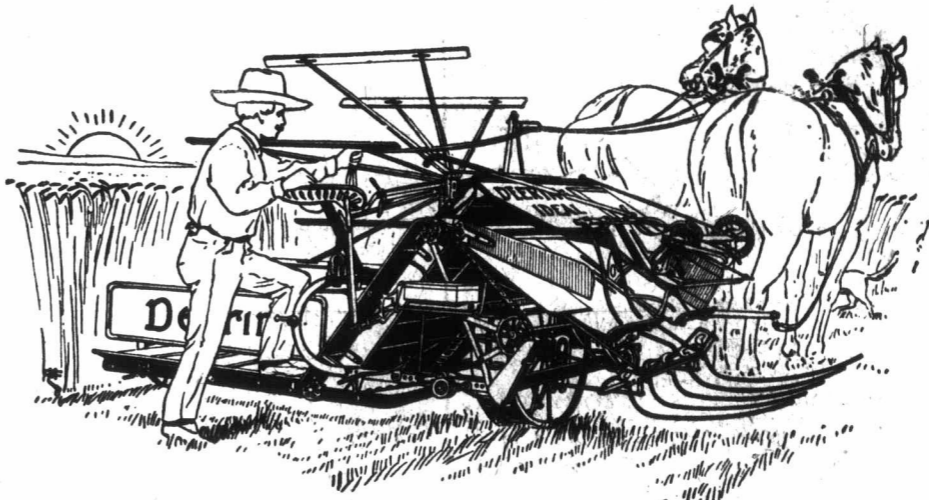

CHARLES TAYLOR.

Bradford, October 22nd, 1900.

With your Rapid-Easy Grinder I have ground FOUR HUNDRED BUSHELS of mixed grain in TEN HOURS, and have ground TWO THOUSAND BUSHELS OF GRAIN with ONE SIDE of the plates, and THEY ARE GOOD YET. The machine runs VERY EASY. It is the only Grinder I ever saw that would grind barley right.

THE MACHINES

THAT MADE
AMERICA FAMOUS.

**DEERING IDEAL BINDER**

IS the lightest draft, strongest built, easiest to operate, longest lasting, and will cut and handle any grain that grows. Ask any of your neighbors who have been using an IDEAL what they think of it.