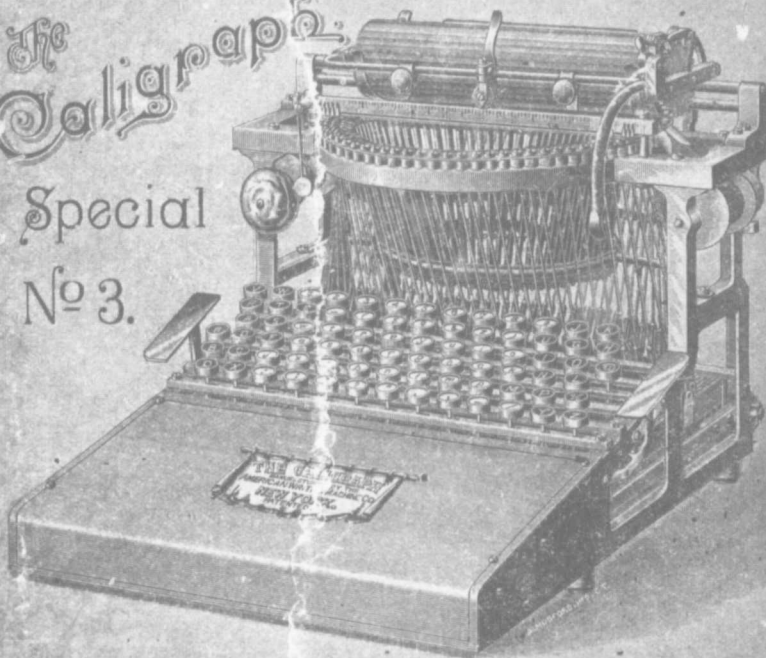

THE CALIGRAPH

WRITING MACHINE

*The most rapid type-writer,
The most powerful manifold,
100,000 daily users !!!*

AGENTS FOR QUEBEC AND EASTERN ONTARIO:

MORTON, PHILLIPS & CO.,
1755, Notre Dame Street,
MONTREAL.

SEND FOR CIRCULARS

Local Agent for Quebec : P. J. BRITT, 92, St-Peter

*The
Caligraph*

Special
No 3.

LE CALLIGRAPHE

MACHINE A ECRIRE

La meilleure machine connue !

La plus rapide ! donne le plus grand nombre de copies,
Chaque instrument est muni d'accents français si on l'exige.

AGENTS POUR LA PROVINCE DE QUEBEC :

MORTON, PHILLIPS & Co.,
1755, Rue Notre-Dame,
MONTREAL.

DEMANDEZ LES CATALOGUES

AGENT POUR QUEBEC : P. J. BRITT, 92, RUE ST-PIERRE