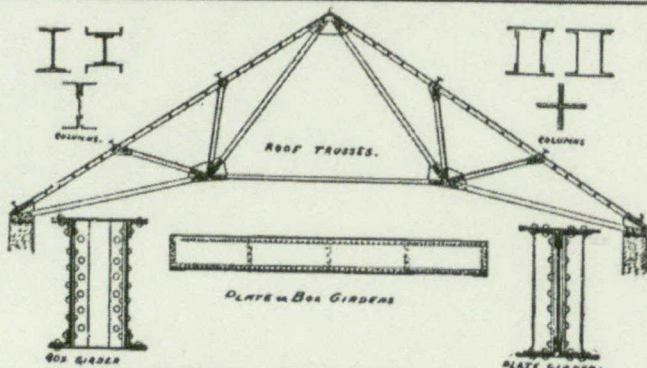

THE CANADIAN ARCHITECT AND BUILDER

Vol. XIX.—No. 3.

TORONTO, MONTREAL — MARCH, 1906 — WINNIPEG, VANCOUVER

PRICE 20 CENTS
$ 2.00 PER YEAR

TILES MOSAICS PAIENCE
GRAVEN, DUNNILL
& CO., LIMITED

JACKFIELD, K. S. O., SHROPSHIRE.

ENAMELS LUSTRES WALLS

FIREPROOF DOORS

TIN CLAD for Division Walls, Freight Elevators, Etc.
KALAMEINED CLAD for Passenger Elevators, Fireproof Enclosures, Etc.

Resist and Retard Flames, Reduce Your Insurance Rates
Make Every Room a Separate Building
Recommended and Endorsed by Fire Underwriters

Fire Door Hardware, Adjustable Fire Door Hangers, Fireproof Windows and Skylights, Metal Studding for Fireproof Partitions, Cornices, Corrugated Iron, Metal Ceilings, Etc., Slate, Felt and Gravel Roofers.

A. B. ORMSBY, LIMITED,

Factories: 161-3-5 Queen St. E., TORONTO, - 677-9 Notre Dame W., WINNIPEG

OTIS-FENSOM ELEVATOR CO., Limited

MANUFACTURERS OF "OTIS STANDARD ELEVATORS"

HEAD OFFICE:
CONFEDERATION LIFE BLDG.,
TORONTO.

MONTREAL OFFICE
423 ST. JAMES ST.

WINNIPEG OFFICE
44 CANADA LIFE BUILDING.

"MADE IN CANADA"

Bent Glass

Made in all Kinds of Glass
on Short Notice.

Large Bent Plate Glass for
Shop Fronts a Specialty.

Toronto Plate
Glass Importing Co.
(HILL & RUTHERFORD)
135-143 Victoria Street

BENDING WORKS:
209-213 Victoria Street
TORONTO

DOMINION BRIDGE CO. (LIMITED)

WE BUILD { Bridges of all designs in both Iron and Steel, Roofs, Telephone Poles, House Girders and all kinds of Structural Iron Work.

OUR STOCK IN HAND COMPRISES { Steel Beams, Angles Tees, Channels, Plates, Rolled Edged Flats, Bars, Rivets, Rounds, Ac. Iron Beams, Bars, Squares, Turnbuckles, Rivets, Ac.

Estimates furnished for Structural Iron Work delivered at building or erected

GEORGE E. EVANS,
Ontario Agency: Room 35, Canada Life
Building, Toronto. Telephone Main 2164

Post Office Address:
DOMINION BRIDGE CO., Ltd., Montreal, P.Q.
Works at Lachine Locks, P. Q.

TURNBULL ELEVATORS

SEE AD. PAGE VIII

The Turnbull Elevator Mfg. Co. Toronto

ELEVATORS

For all purposes. Satisfaction guaranteed.
Write for prices and references

THE PARKIN ELEVATOR WORKS
258 Catherine Street North,
HAMILTON, ONT.