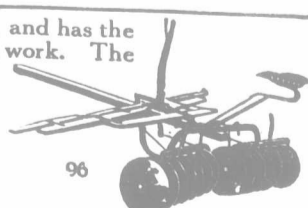

The Bissell Disk takes hold of any soil, and has the "knack" of doing great work. The Disk Plates are of special design—they cut and turn the soil over. The draught is lighter, too, than any other Disk. In fact, you won't find another Harrow that can begin to compare with the record of the Bissell. Write Dept. W for free catalogue.
T. E. BISSELL COMPANY, LTD., ELORA, ONT.