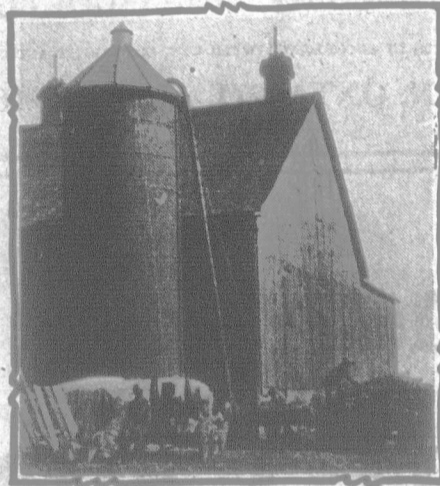

GILSON MFG. CO., LIMITED, 389 YORK STREET, GUELPH, ONT.

You need this SILO FILLER

It is as much a part of your Farm Equipment as your Binder or Plow.

"My Silo is 40' high," writes FRANK BOLTON, Guelph, Ont., "but my 8 h.p. engine which I purchased from you nine years ago operates my 13' ensilage cutter splendidly, sending corn over the top in a steady stream. This outfit is the admiration of all who see it."

JOHN H. MURRAY, Sea View Farm, Cap La Ronde, C.B., N.S., writes: "Enclosed find picture of my 10' Gilson Silo Filler, 6 h.p. Gilson Engine and 30' Gilson Hylo Silo. I filled my silo with oats, peas and vetch, and it is coming out fine and not a bit spoiled. My outfit does splendid work and I am very well pleased with it."

FRED HEUTHER'S farm at Kitchener, Ont., showing his 8 h.p. Gilson Engine and 13' Gilson Ensilage Cutter filling his 30' Gilson Hylo Silo.

JACOB N. HAIST, Ridgeville, Ont., writes: "The enclosed picture shows our 13' Silo Filler and 12 h.p. Gilson Engine hard at work filling our silo. This outfit works beautifully and is as much a part of every farm as a binder or mower."