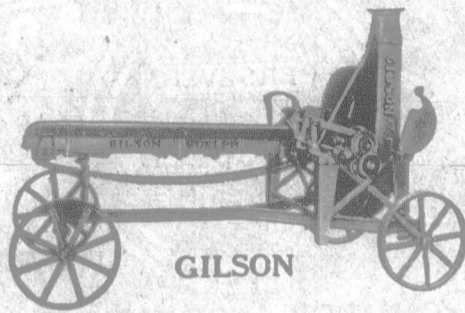

WILL SILO FILLING TIME FIND YOU READY?

SILO FILLING time will soon be here—and the Canadian Farmer is depending upon the corn crop this year as never before. It is your duty, and it will mean more money in your pocket to use every effort to get ALL the FEEDING VALUE out of every stalk of corn.

The most important thing is to silo your corn crop when it possesses the GREATEST FOOD VALUE. If you get a Gilson Silo Filler NGW—before we are sold out—you will fill your own silo. This means that you will silo your own corn when it is just right for silage. Be independent of the cutter gang. You do not need big power to operate the "Gilson". Your own farm engine—4 h.p. or larger—will do the work.

WRITE FOR FREE SILO FILLER BOOK TO-DAY
It tells the Gilson Story from start to finish—points out the advantages of design, and describes the all-metal construction in such a way that you will understand why our machines cut and elevate more silage with less power than any other Blower Cutter. This is a matter of dollars and cents to you. A Gilson Silo Filler will, in all probability, pay for itself the first season. Beware of Imitations and Infringements.

GILSON MFG. CO., LIMITED, 389 YORK STREET, GUELPH, ONT.

You need this SILO FILLER

It is as much a part of your Farm Equipment as your Binder or Plow.

"My Silo is 40' high," writes FRANK BOLTON, Guelph, Ont., "but my 8 h.p. engine which I purchased from you nine years ago operates my 13' ensilage cutter splendidly, sending corn over the top in a steady stream. This outfit is the admiration of all who see it."