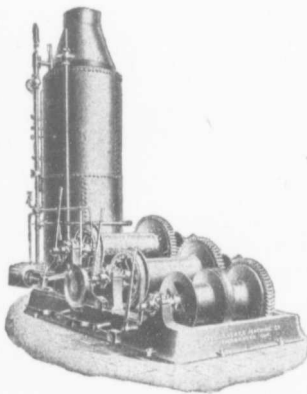

CONTRACTORS' HOISTS

We have in stock ready for immediate shipment one 7 in. x 10 in. Contractors' Hoist with Boiler, similar to accompanying cut.

It has been used by ourselves on one or two contracts only and for all practical purposes is as good as new.

We invite enquiries and will furnish full particulars on request.

THE JENCKES MACHINE COMPANY LIMITED

Sales Offices:
St. Catharines, Halifax,
Rossland, Cobalt.

Executive Office:
62 Lansdowne St.,
SHERBROOKE, QUE.

Plants:
Sherbrooke, Que.
St. Catharines, Ont.