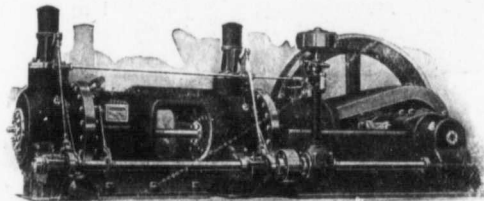

WARREN TANDEM ENGINE. Sizes to 1,000 H.P.
Engines of this type operating within a short distance of Toronto have established World's Records for Reliability and Fuel Economy.

Write for Illustrated Literature!