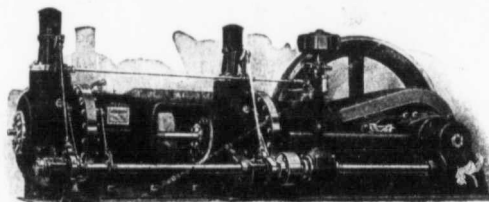

WARREN TANDYM ENGINE. Sizes to 1,000 H.P.
Engines of this type operating within a short
distance of Toronto have established World's
Records for Reliability and Fuel Economy.

Write for Illustrated Literature!