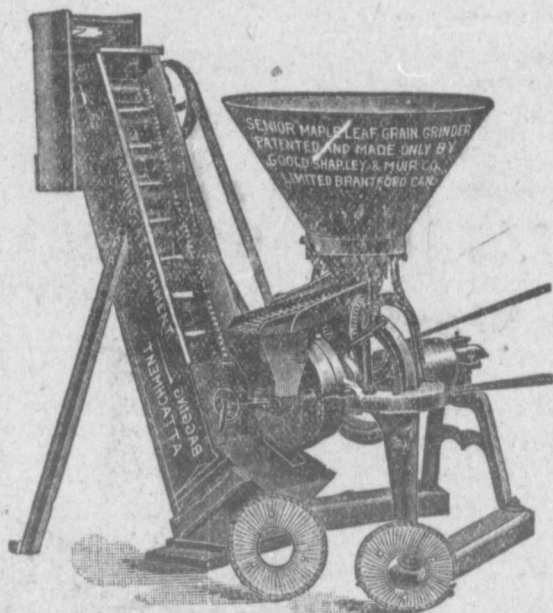

# THE MAPLE LEAF GRAIN GRINDER

8 10 12 13 and 14 INCH SIZES

FOR SUPERIORITY  
OF CONSTRUCTION  
QUANTITY AND  
QUALITY OF WORK

---

---

Our Maple Leaf Grinders cannot be excelled. We have thousands of well pleased customers.