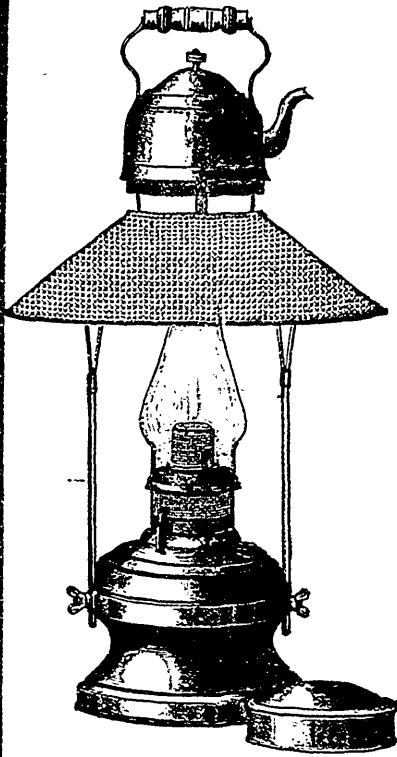

W. S. BURN.

W. W. ROBINSON.

ADJUSTABLE Lamp Stand and Shade

Suitable for all Styles of Font Lamps
and Many Purposes.

"REGAN"
Pat. Metal Shingle.

Painted. Ornamental. Weather
Proof. Fire Proof. Ever-
lasting. Cheap.