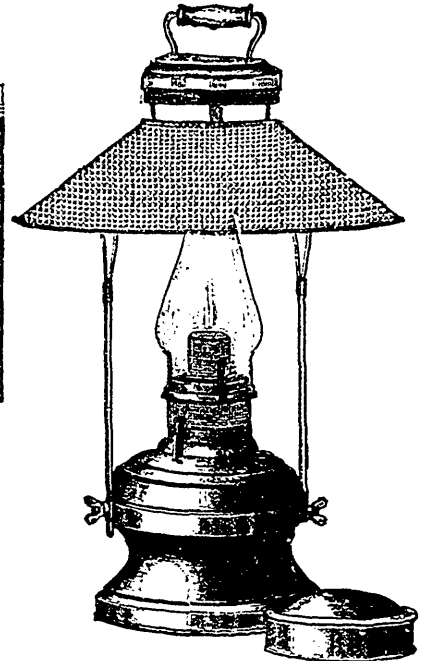

W. S. BURN.

W. W. ROBINSON.

ADJUSTABLE Lamp Stand and Shade

Suitable for all Styles of Font Lamps
and Many Purposes.

"REGAN"
Pat. Metal Shingle.

Painted. Ornamental. Weather
Proof. Fire Proof. Ever-
lasting. Cheap.

Light Equal to Sixty Candle Power or Two
Ordinary Gas Jets. Flame Perfectly
Steady. Chimneys Unbreakable by
Heat or Cold. In Plain and
Handsome Styles.

COOKES'
Window Lock.

Holds Upper and Lower Sash
at any desired Point.