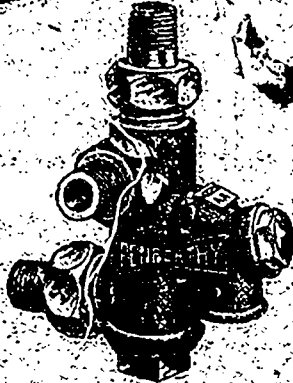

SEND FOR CATALOGUE

ASK FOR PULLETTIN

"PENBERTHY" LOW PRESSURE INJECTOR FOR WATER PRESSURE.

WORKS LOW AT 10 LBS. PRESSURE. WORKS HIGH AT 175 LBS. PRESSURE.

MADE IN CANADA

"PENBERTHY" HIGH PRESSURE INJECTOR THE "AUTOPOSITIVE"

WORKS HIGH AT 200 LBS. WORKS LOW AT 15 LBS.

MADE IN CANADA

AUTOMATIC INJECTORS

RANGE 22 TO 150 LBS., GUARANTEED.

Also a Full Line of Oil and Grease Cups, Water Gages, Gage Cocks, Etc., Etc.

MADE IN CANADA

PENBERTHY INJECTOR CO., LIMITED, WINDSOR, ONT.