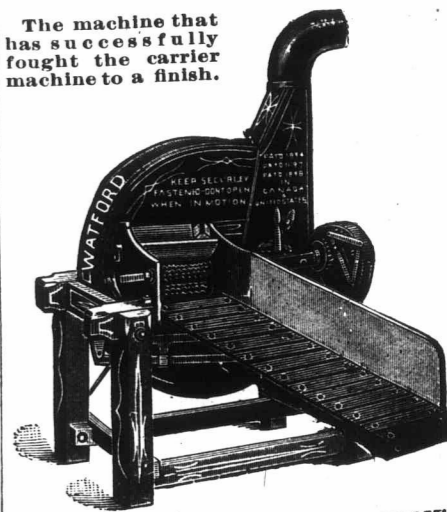

Revolution in Feed Cutters.

**THOM'S
Pneumatic and Propeller
ELEVATOR**

The machine that
has successfully
fought the carrier
machine to a finish.

The past few years has proved that THOM'S
PATENT is the only successful machine on the
market. Hundreds of testimonials to prove this.
Correspondence solicited. Carrier feed tables
furnished when required.

THOM'S IMPLEMENT WORKS,
WATFORD, CANADA.

ESTABLISHED 1875.