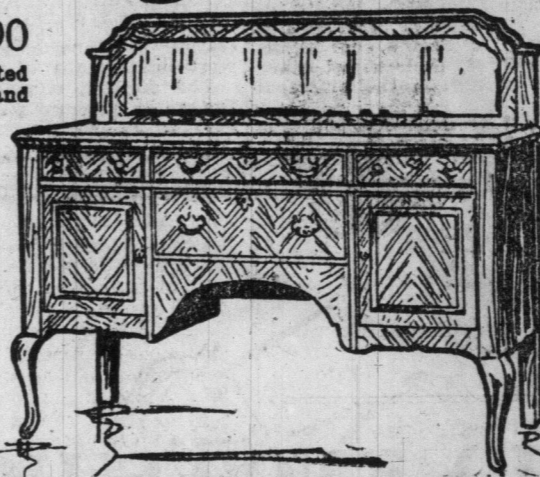

From the Floor Covering Dept.

Balmoral Carpet 93c

All-wool Rugs

New Dining-room Pieces

Classic Design Buffets $33.90