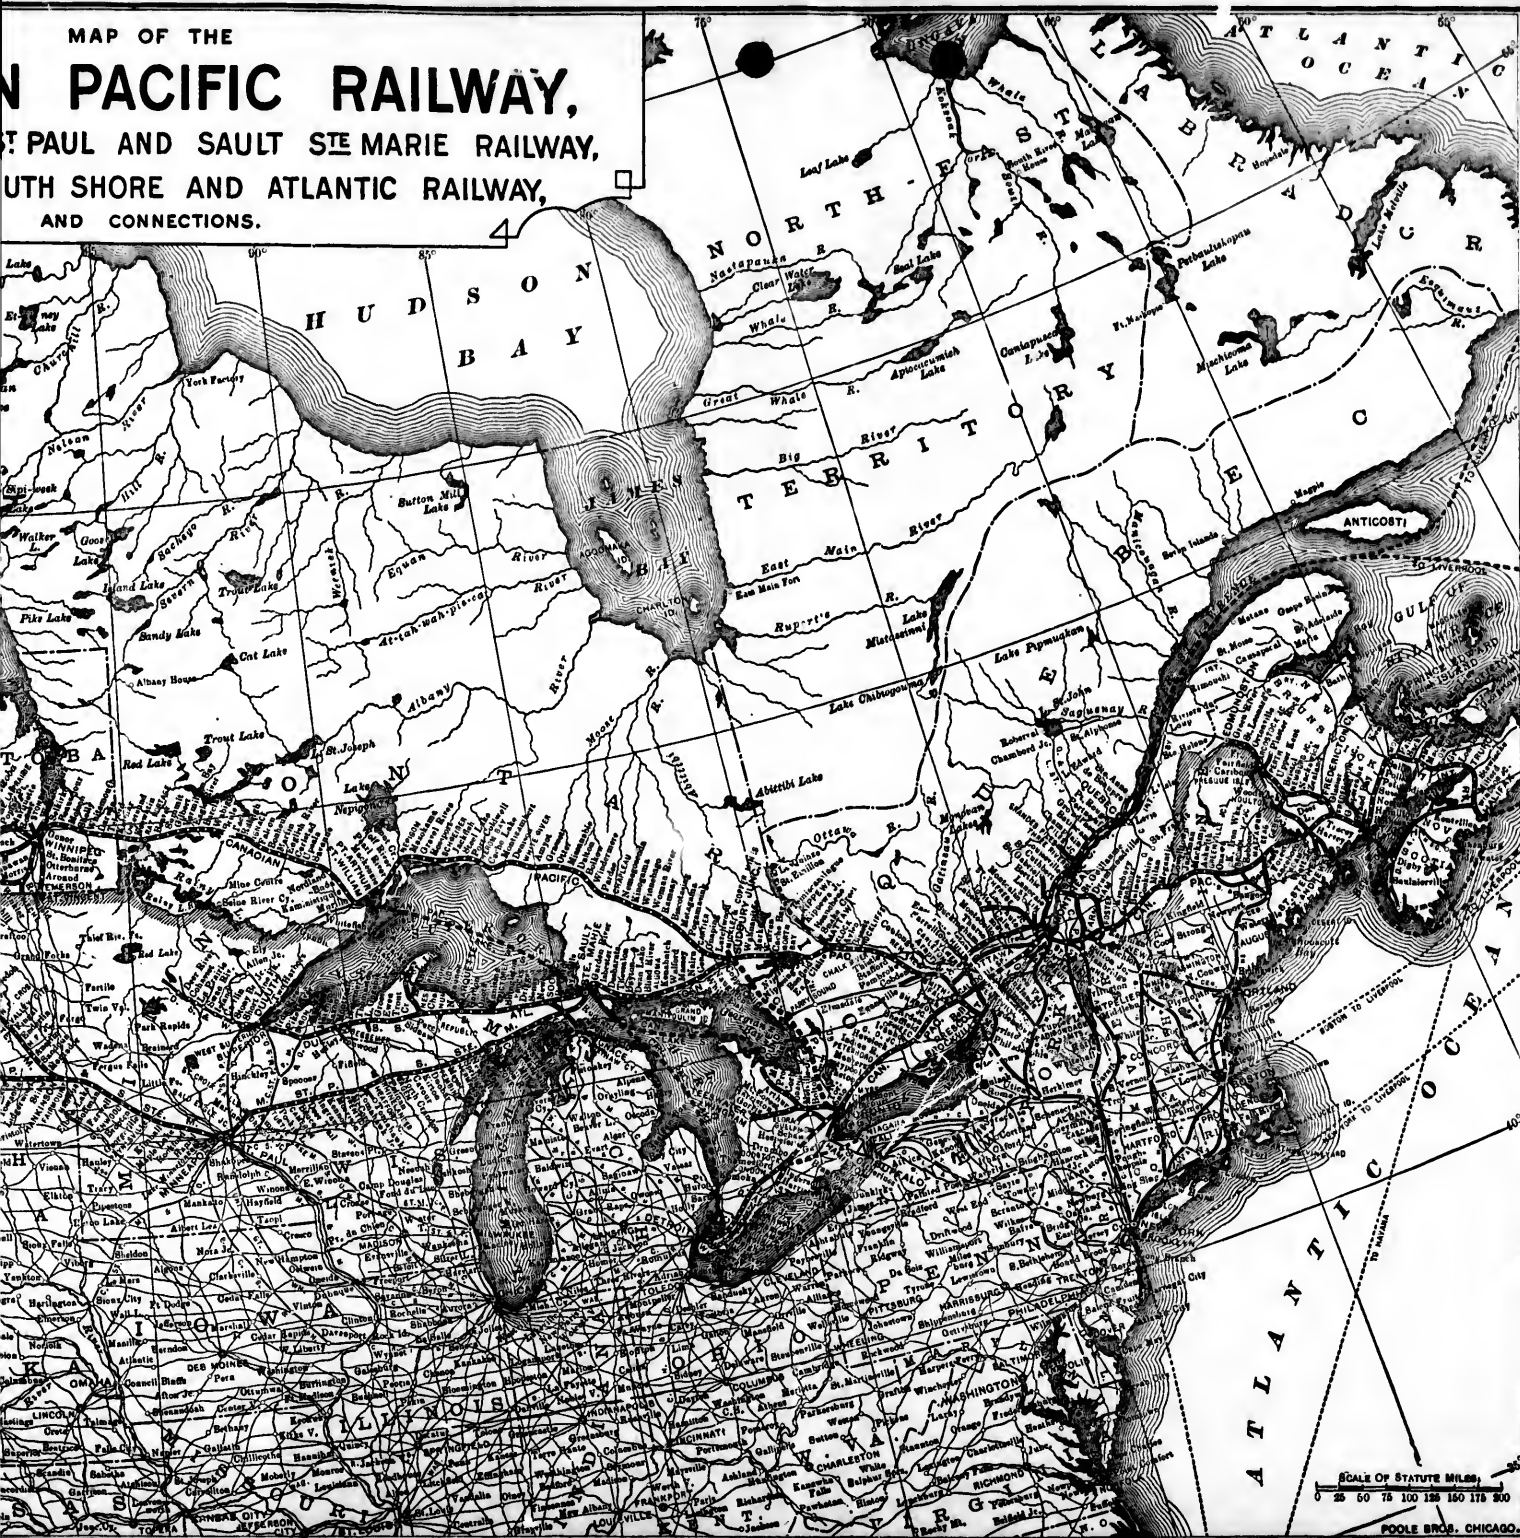

MAP OF THE
N PACIFIC RAILWAY,
ST PAUL AND SAULT STE MARIE RAILWAY,
OUTH SHORE AND ATLANTIC RAILWAY,
AND CONNECTIONS.

SCALE OF STATUTE MILES,
0 25 50 75 100 125 150 175 200
FOOLE BROS., CHICAGO.