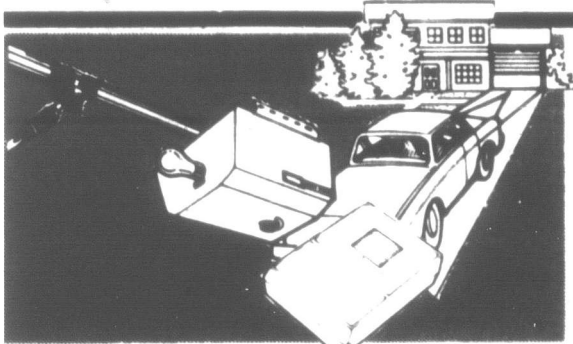

Lansing Buildall opens two new stores!

**Grand Opening
Sale
until
June 23**

Garage Door Opener

Push button transmitter convenience by Stanley. Easy to install because it's prewired. Just plug it in. One radio hand control with 30' range included.

CASH AND CARRY SALE PRICED

Reg. 239.95

189⁸⁸
each

Electronic Bug Killer

New design, solid state, electric bug killer uses 40 watt incandescent bulb. Diamond pattern killer grid. Just the thing for the porch, pool or patio areas. Attracts and kills moths, beetles and midges.