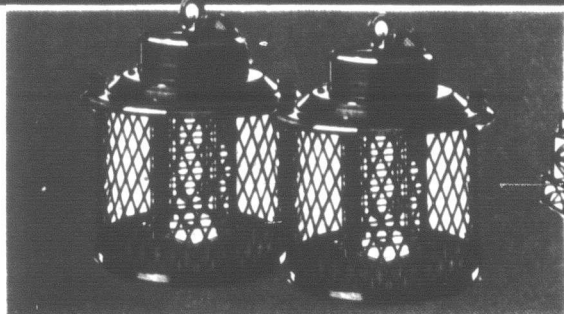

Lansing Buildall opens two new stores!

**Grand Opening
Sale
until
June 23**

Garage Door Opener

Push button transmitter convenience by Stanley. Easy to install because it's prewired. Just plug it in. One radio hand control with 30' range included.

CASH AND CARRY SALE PRICED

Reg. 239.95

189⁸⁸
each

Electronic Bug Killer

New design, solid state, electric bug killer uses 40 watt incandescent bulb. Diamond pattern killer grid. Just the thing for the porch, pool or patio areas. Attracts and kills moths, beetles and midges.