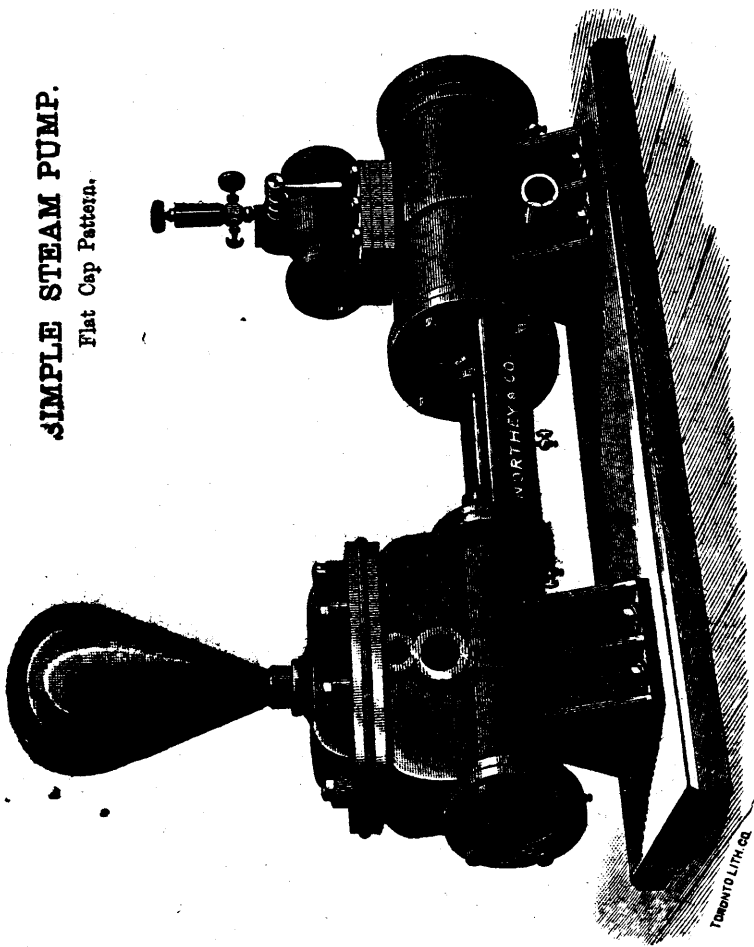

Northey & Co's Steam Pump Works, TORONTO, ONT.

SIMPLE STEAM PUMP.
Flat Cap Pattern.

DUPLEX STEAM PUMP.

SPECIAL STEAM PUMP.

Steam Pumps of the best and latest designs for mining purposes, Boiler Feeding, Fire Protection, and General Water Supply, etc.