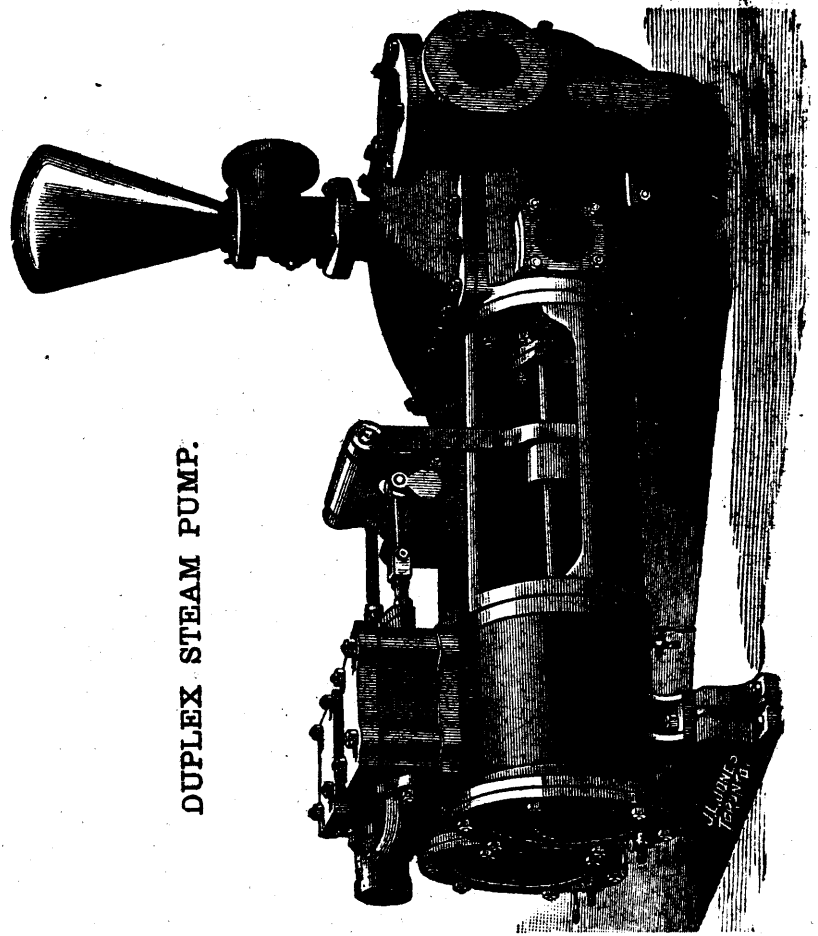

Northey & Co's Steam Pump Works, TORONTO, ONT.

SIMPLE STEAM PUMP.
Flat Cap Pattern.

DUPLEX STEAM PUMP.

SPECIAL STEAM PUMP.

Steam Pumps of the best and latest designs for mining purposes, Boiler Feeding, Fire Protection, and General Water Supply, etc.