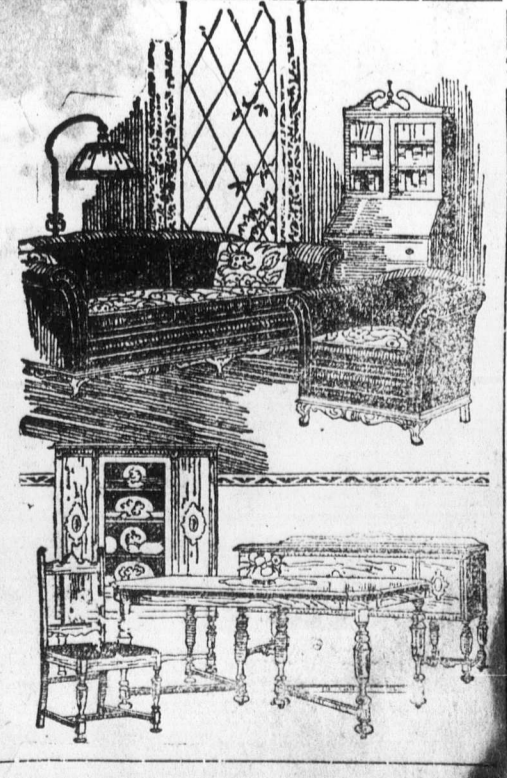

Here are appropriate gifts ranging from inexpensive occasional pieces to suites for bedroom, dining and living room.

- SOLID WALNUT END TABLES \$10.85 and \$16.00
- GATE LEG TABLE, Solid Walnut \$23.75
- WINDSOR CHAIR, in Walnut \$15.00
- WALNUT SPINET DESKS \$27.90
- DINNER WAGON, \$22.50 in Walnut
- SEWING BASKETS, Brown Wicker \$7.25 and \$7.75

- VICTROLAS, Cabinet design, was \$135, now reduced to \$97.50
- VICTOR-NORTHERN ELECTRIC RADIOS  
Sets of all sizes, \$55 up
- BRIDGE LAMPS \$17.75  
See these in our window
- WALNUT SMOKER \$10.00
- WALNUT FERN STAND \$12.00
- KIDDIES TABLES AND CHAIRS  
Round and Square from \$2.75 and \$2.25 up
- CHILDREN'S ROCKERS, \$2.75 up

**Suites of Individual Charm and Rare Distinction**

- Handsome Living-room Suites**  
Fine two and three piece suites in a variety of excellent upholstery. New designs, expert workmanship.
- Charming Bedroom Suites**  
Lovely Period and smart American designs. Fine walnut, mahogany and enameled finishes. Three, seven and nine piece suites.
- Distinctive Dining-room Suites**  
Seven to ten piece quality suites; newest American and Period designs. Walnut, mahogany and oak finishes.