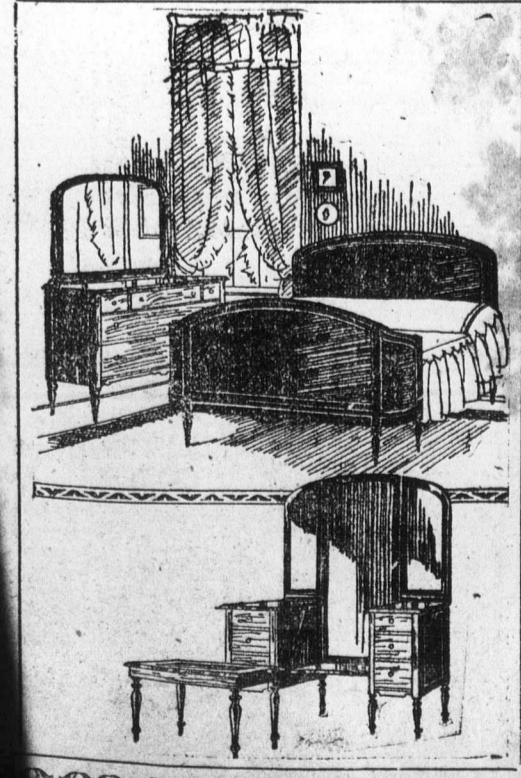

Suites of Individual Charm and Rare Distinction

- **Handsome Living-room Suites**
  Fine two and three piece suites in a variety of excellent upholstery. New designs, expert workmanship.
- **Charming Bedroom Suites**
  Lovely Period and smart American designs. Fine walnut, mahogany and enameled finishes. Three, seven and nine piece suites.
- **Distinctive Dining-room Suites**
  Seven to ten piece quality suites; newest American and Period designs. Walnut, mahogany and oak finishes.