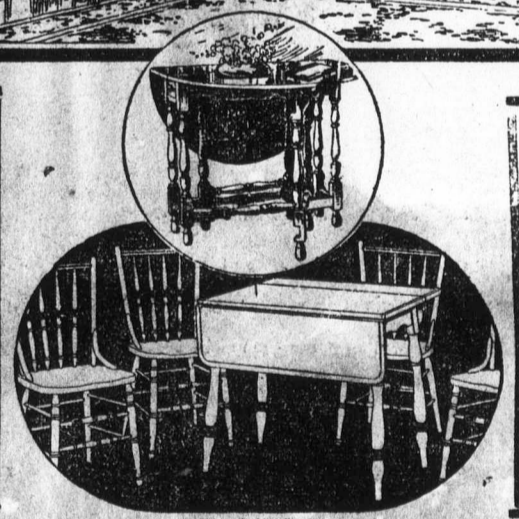

Here are appropriate gifts ranging from inexpensive occasional pieces to suites for bedroom, dining and living room.

- SOLID WALNUT END TABLES \$10.85 and \$16.00
- GATE LEG TABLE, Solid Walnut \$23.75
- WINDSOR CHAIR, in Walnut \$15.00
- WALNUT SPINET DESKS \$27.90
- DINNER WAGON, \$22.50 in Walnut
- SEWING BASKETS, Brown Wicker \$7.25 and \$7.75