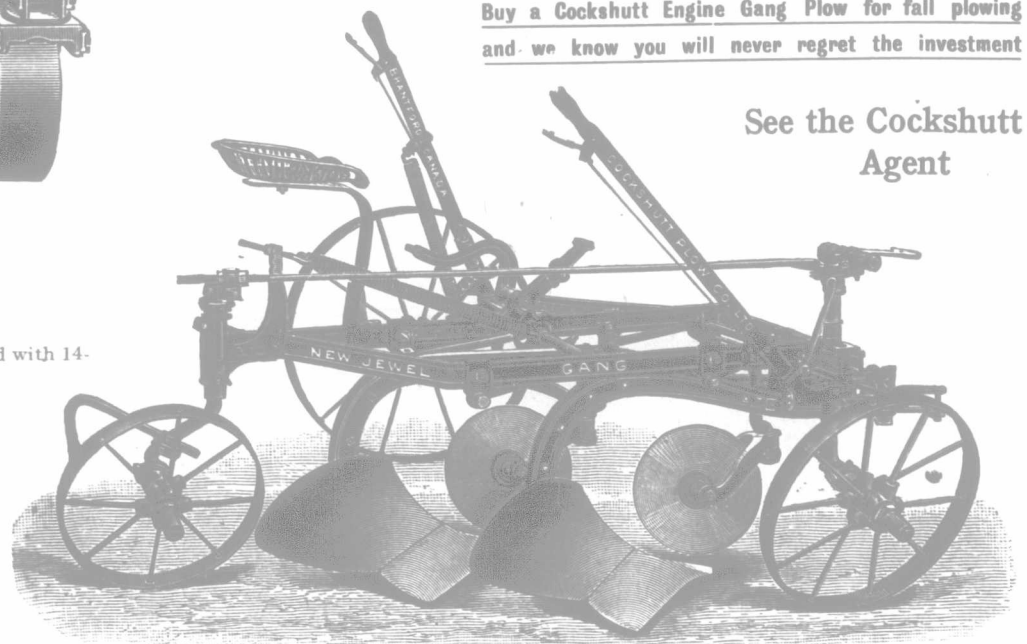

Cockshutt Plow Co. Ltd. Winnipeg Regina
Calgary Edmonton

ROOSE BRUSH CUTTER

The greatest boon to the farmers of the West since the invention of the binder. Cuts from five to twenty-five acres of brush per day. Requires only three horses to cut the heaviest willow, and cuts close to the ground, leaving it so that a mower or plow can be used afterwards. Takes the place of forty men cutting by hand and does the work ten times better.