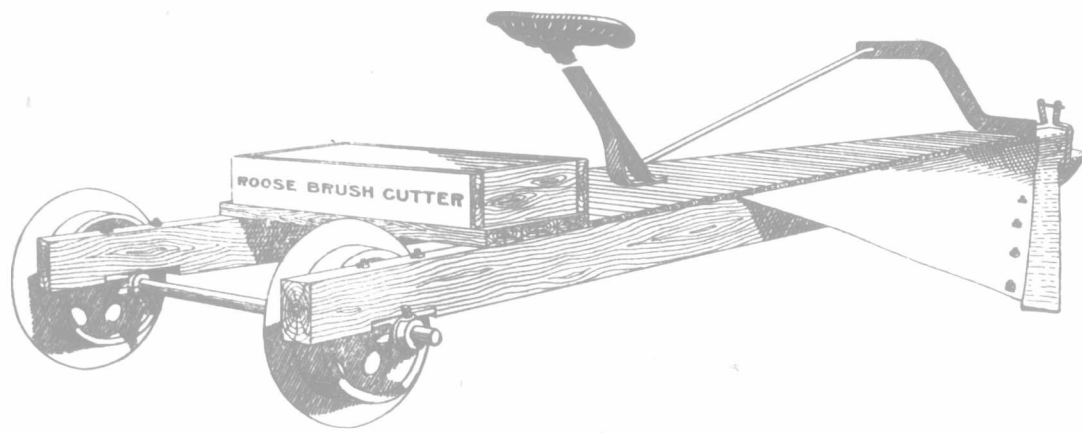

Buy a Cockshutt Engine Gang Plow for fall plowing and we know you will never regret the investment

See the Cockshutt Agent

Cockshutt Plow Co. Ltd. Winnipeg Regina
Calgary Edmonton

ROOSE BRUSH CUTTER

The greatest boon to the farmers of the West since the invention of the binder. Cuts from five to twenty-five acres of brush per day. Requires only three horses to cut the heaviest willow, and cuts close to the ground, leaving it so that a mower or plow can be used afterwards. Takes the place of forty men cutting by hand and does the work ten times better.