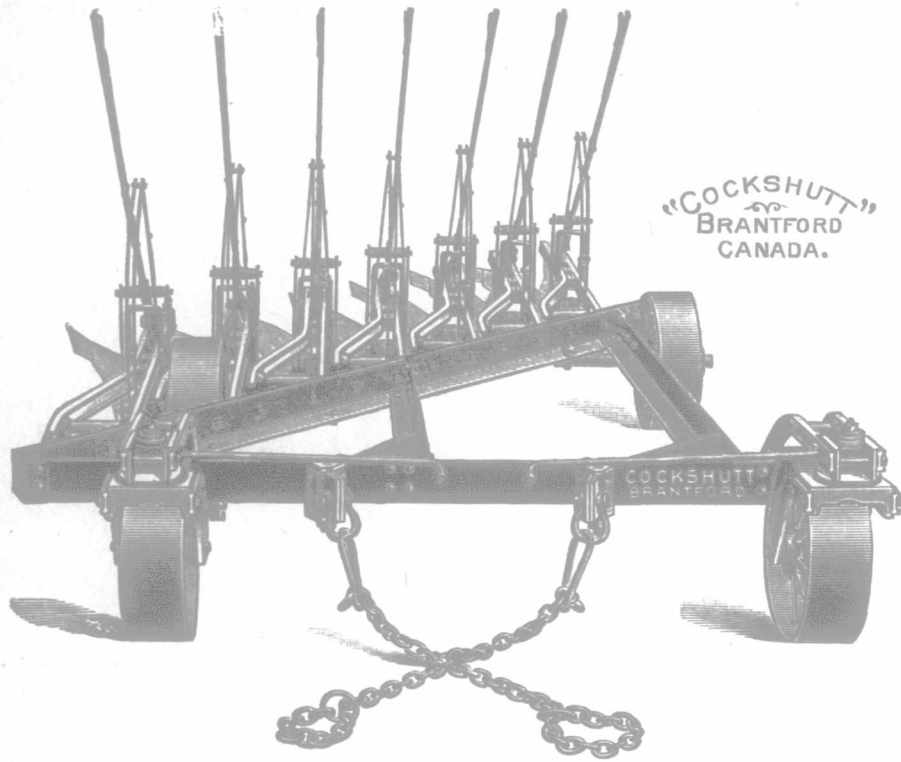

A Boon to the Large Farmer

Plow more land—Plow it Cheaper

"COCKSHUTT"
BRANTFORD
CANADA.

COCKSHUTT ENGINE GANG WITH FRAME ON WHEELS
7-Furrow size.

Wood Platform detached to show construction of Angle Steel Frame. Furnished with 14-inch Bottoms—either Breaker or Stubble, or both.

The 7-Furrow Frame is large enough and already prepared for an eighth plow to be added at any time.

The above style on wheels is also sold in 10-Furrow and 12-Furrow sizes.

THOROUGH SATISFACTION

is the experience of farmers from every country who plow with the JEWEL GANG. Superior strength of beams, frame, bottoms and wheels, lightness of draft, perfect cleaning of mold-boards, efficient foot-lift, dust-proof long distance axles, and many more important features give it the name

"THE PERFECT MODERN PLOW"

Farmers who have capital already invested in a traction engine should not hesitate about making the comparatively small additional investment for a **COCKSHUTT ENGINE GANG PLOW**, considering how much it will add to their facilities for preparing a large quantity of land for crop quickly—plowing and harrowing at the same time. Our Engine Gang on wheels is an immense success in stubble. We can give you the names of hundreds of users as references.

Our Engine Gang is perfected, and will not be supplanted by something better. The Plows are strong and durable, and will last a life-time. Surely the Plow is worth the interest on the investment to you. We have yet to know of a single large farmer who has not been pleased with the results of the investment. You will be able to plow better, and much cheaper, than with horses, and plow deeper than ever before, thus bringing up new soil whenever desired, improving your farm and insuring a larger crop.