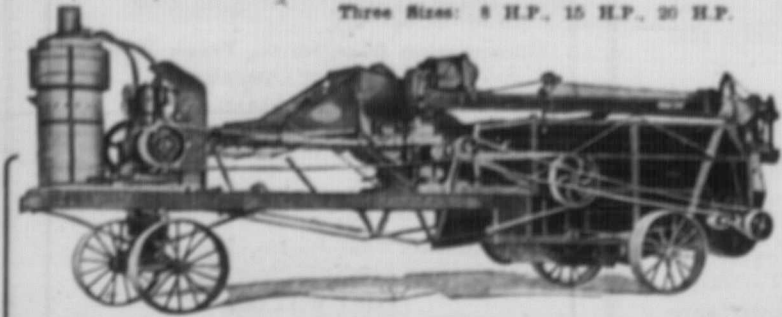

Cushman Light-Weight Combination Threshers

1918 MODEL TRIED AND TESTED

Three Sizes: 8 H.P., 15 H.P., 20 H.P.

Every Outfit Equipped with the famous Cushman 3-Cylinder Light-Weight Engine.

- 8 H.P. with Straw Carrier and Hand Feed
- 15 H.P. Wind Stacker and Hand Feed.
- 20 H.P. Wind Stacker and Self Feeder.

These outfits save crops and wherever used have proven most popular. When a better combination outfit is built Cushman will build it. Ask for full particulars.

Cushman Motor Works of Canada Limited

BUILDERS OF LIGHT WEIGHT HIGH-GRADE
GASOLINE ENGINES FOR ALL FARM POWER WORK

Pulls Three Plows Easily

There are very few soils where this tractor will not go full speed ahead with three 14-in. plows—an acre an hour—40 cents an acre for fuel.

Happy Farmer Tractor

12 HORSE
ON
DRAW-BAR