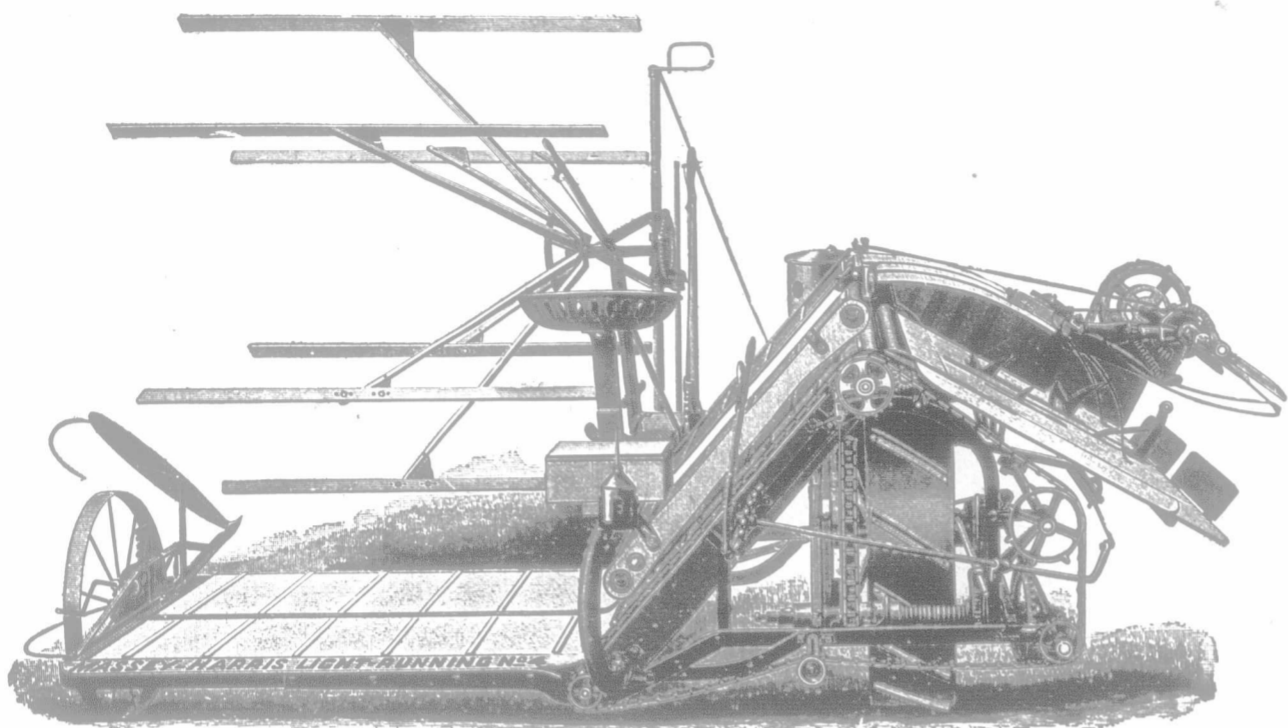

MASSEY-HARRIS CO., Limited

THE Binder

That has won a unique place for

**STRENGTH,
LIGHTNESS,
SIMPLICITY.**

Unsurpassed for
Cutting, Elevating,
Binding.

MASSEY-HARRIS Mowers

Sizes :
4 1-2 feet to 7 feet.

**LIGHT OF DRAFT,
SMOOTH
RUNNING,
CLEAN CUTTING.**

SELF-DUMPING Hay Rakes

Sharpes, 8 and 10 feet.
Massey-Harris, all steel,
9 1-2 to 12 feet.

**IMPROVED WORKING
QUALITIES.
BEST OF MATERIAL.**

BRANCHES : WINNIPEG, REGINA, CALGARY.

In answering the advertisement on this page, kindly mention the FARMER'S ADVOCATE.