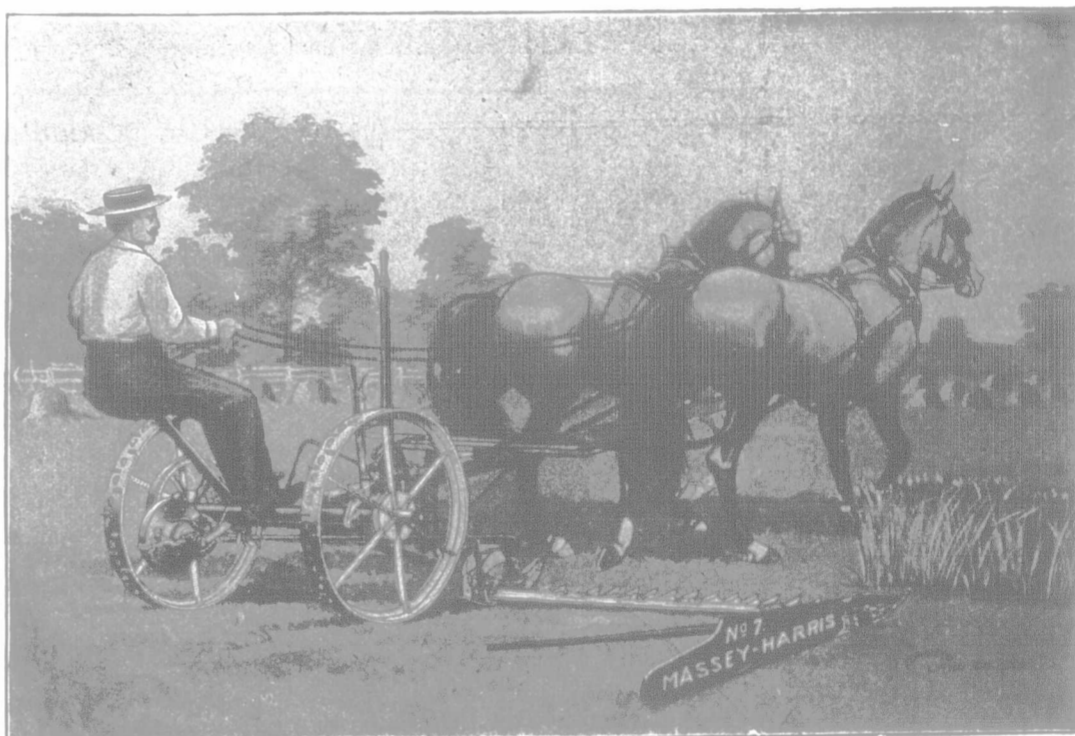

MASSEY-HARRIS CO., Limited

THE Binder

That has won a unique place for

**STRENGTH,
LIGHTNESS,
SIMPLICITY.**

Unsurpassed for
Cutting, Elevating,
Binding.

MASSEY-HARRIS Mowers

Sizes :
4 1-2 feet to 7 feet.

**LIGHT OF DRAFT,
SMOOTH
RUNNING,
CLEAN CUTTING.**

SELF-DUMPING Hay Rakes

Sharpes, 8 and 10 feet.
Massey-Harris, all steel,
9 1-2 to 12 feet.

**IMPROVED WORKING
QUALITIES.
BEST OF MATERIAL.**

BRANCHES : WINNIPEG, REGINA, CALGARY.

In answering the advertisement on this page, kindly mention the FARMER'S ADVOCATE.