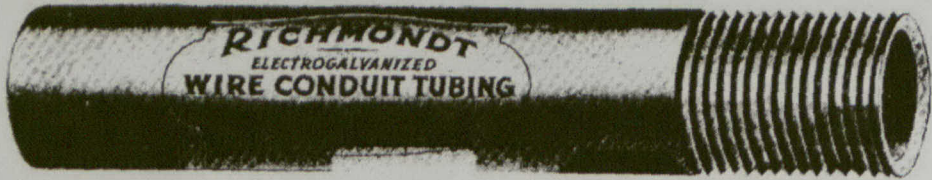

THE RICHMONDT CONDUIT & MFG. CO., LIMITED
 SOLE MANUFACTURERS OF
RICHMONDT ELECTRO-CALVANIZED CONDUIT TUBING AND FITTINGS

Contractors use it because—It Saves Time and Money. Supply Dealers carry it because—It Sells Itself.
 Architects specify it because—It fills the Underwriters' requirements.
 FACTORY AND OFFICE: 15, 17 and 19 Jarvis Street, TORONTO, CANADA.