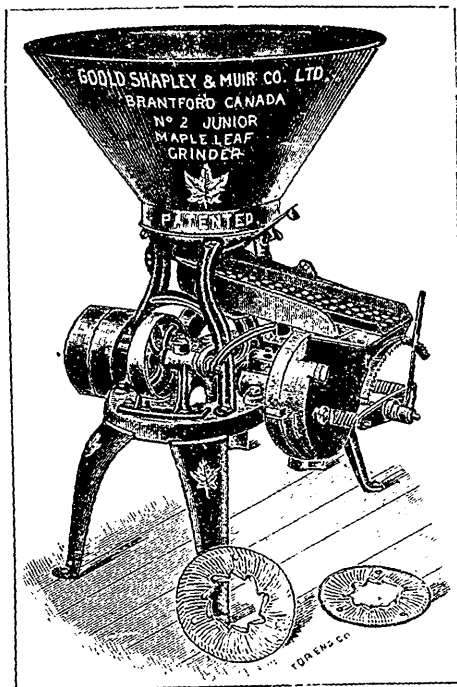

....A PERFECT GRAIN GRINDER....

The Patent Ball-Bearing

Junior Maple Leaf Grinder

WITH 8-INCH SINGLE BURRS.

MANY IN USE AND WORKING SUCCESSFULLY

The Junior Maple Leaf is especially adapted for Wind Mill, Horse or Tread Power, or any other power less than 8 or 10 horse.

It is supplied with two sets of Grinding Burrs, one for coarse grain and general purposes, and the other for hard grain and fine work.

The Patent Ball-Bearing takes the heavy back pressure of the burrs when at work, and greatly lessens the friction. In consequence the Grinder will do more with a given power than any other.

We Will Give Any Responsible Party a Fair Trial.

We Absolutely Guarantee the Grinder. Send for Prices.

We also make the famous No. 1 Maple Leaf Grinder with 10-inch burrs.

BRANTFORD CAN.