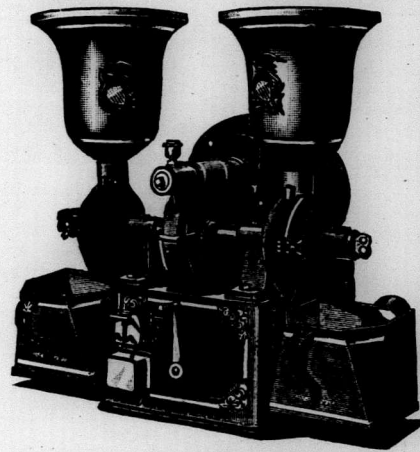

"THE Perfection Canister"

is just what its name implies.

Write us for information.
It will pay you.

THE DOMINION CANISTER CO.
LIMITED
DUNDAS, CANADA.

Prepare for the hot weather by stocking up with

LIME JUICE

LIME JUICE CORDIAL

RASPBERRY VINEGAR

These drinks are unsurpassed as a home beverage. They are hygienic and pleasing.

Your customers will appreciate the courtesy if you bring these wines to their attention.

The **T. A. LYTLE COMPANY, Limited**
124-128 Richmond St. West, TORONTO.

18-10-1910

in

T.

REC
20 JUL 10
2 M
Page

JUST WHAT YOU WANT

TIME AND LABOR SAVER

The "ENTERPRISE" ELECTRIC
RAPID GRINDING
AND PULVERIZING **Mill**

Will be furnished for Direct or Alternating Current to suit all conditions

25 to 50 lbs. of Coffee

CAN BE GROUND FOR ONE CENT

One Grocer says: It has almost doubled our Coffee Trade,
I consider it a Good Investment and Advertisement.

DESCRIPTIVE CATALOGUE ALSO TESTIMONIAL PAMPHLET MAILED FREE

The Enterprise Mfg. Co. of Pa., PHILADELPHIA, PA.
U. S. A.

GRANULATOR PULVERIZER

No. 08712

Height 31 inches; Width 32 inches;
Length 25 inches; Weight 320 pounds

PRICE ON APPLICATION

Grinding Capacity
Granulating, 2 pounds per minute
Pulverizing, 1/2 pound per minute

Capacity of Iron Hoppers, 6 lbs. of Coffee
Capacity of Nickel-Plated Hoppers, 7 1/2 lbs. "