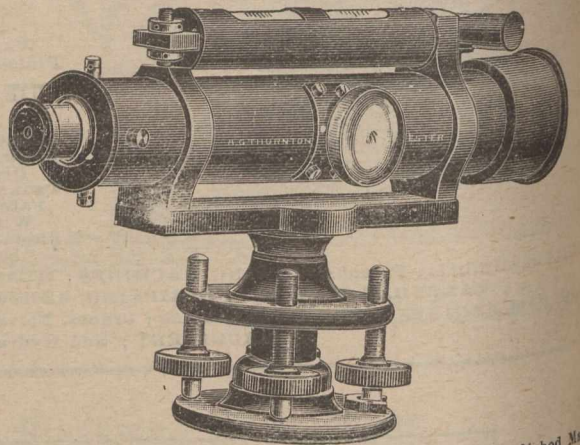

## No. 5132. The Standard Level.

English make, 12 in. Telescope. Improved Pattern with Polished Mahogany Case and Tripod. Complete £8 10s., as illustrated.

**No. 3637** The Desideratum Level, 12 in. Telescope, with Case and Tripod. Complete £4 17s. 6d.