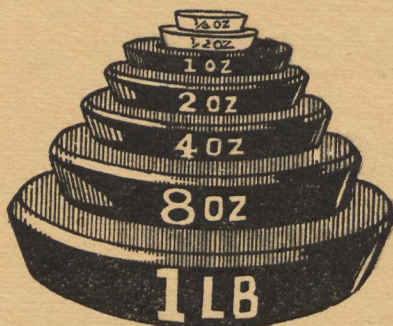

## Weights and Measures

Set of weights with Government Stamp,  
 $\frac{1}{4}$  oz. to 1 lb., \$2.00

Linear Measure Set, 66 ft. tape line,  
 yard stick and foot rule, \$1.00

### Dry Measures

Set of Dry Measures, consisting of  
 Half Peck, Peck, Half Bushel, Gov-  
 ernment Stamp, per set \$3.50.

### Liquid Measures

Set Liquid Measures, Pint, Quart and  
 Gallon, each price bearing Govern-  
 ment Stamp. \$1.85.

## Geographical Globes

- No. 210—8 inch, Plain Globe .....\$4.00
- No. 220—12 inch, Plain Globe..... 7.00
- No. 240—18 inch, Plain Globe.....18.00
- No. 215—8 inch, Full Mounted  
 Globe ..... 8.00
- No. 225—12 inch, Full Mounted  
 Globe .....12.00
- No. 245—18 inch, Full Mounted  
 Globe .....30.00
- 12 inch Hanging Globe .....10.00
- 18 inch Hanging Globe .....22.00