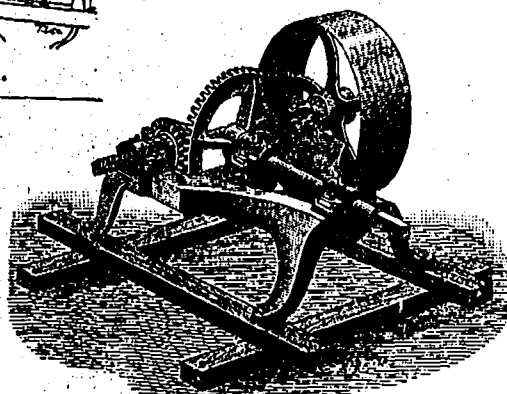

## AMERICAN SOFT-CENTRE STEEL MOULDBOARDS.

No. 1 Horse Hoe and Cultivator

HIGH-CLASS  
GARDEN CULTIVATORS  
MADE OF  
STEEL & MALLEABLE IRON.  
EVERY DESIRABLE ADJUSTMENT.

ALL THE  
LATEST  
ATTACHMENTS.

LOOK AT THIS.

Verity

Patented  
Clevis.

Used on all Verity Plows.

## HIGH-CLASS THRESHING OUTFITS

WE MAKE NONE BUT THE BEST.

Engines

—AND—

Separators

OUR BEVEL JACK.