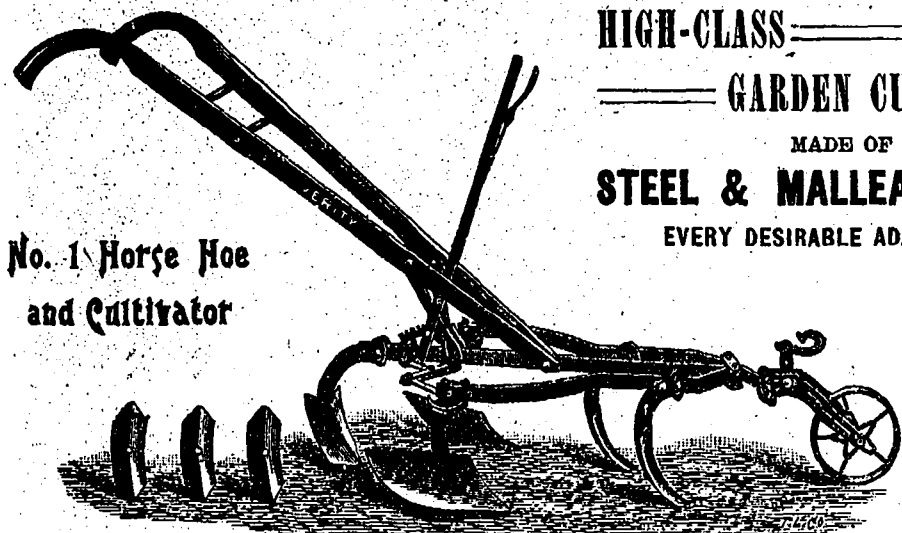

# VERITY PLOW CO., LTD., BRANTFORD, CAN.

MASSEY-HARRIS CO., Ltd., Sole Selling Agents.

Holding Plows. Riding Plows. Garden Cultivators.

## AMERICAN SOFT-CENTRE STEEL MOULDBOARDS.

No. 1 Horse Hoe and Cultivator

HIGH-CLASS  
GARDEN CULTIVATORS  
MADE OF  
STEEL & MALLEABLE IRON.  
EVERY DESIRABLE ADJUSTMENT.

ALL THE  
LATEST  
ATTACHMENTS.