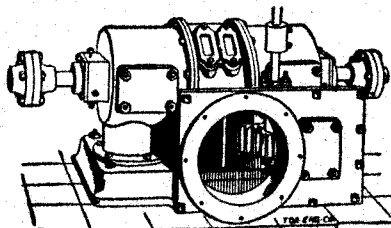

"LITTLE GIANT" TURBINE

... FOR ALL PURPOSES ...

HORIZONTAL AND VERTICAL.
BUILT IN 44 SIZES.

Horizontal Type.

We guarantee a higher percentage of power from
water used than any other wheel on the market.

Water Wheel Governors, Machine Dressed Gearing, Pulleys, Shafting and Bearings.
Catalogue and Gear List mailed on application. Correspondence Solicited.

J. C. WILSON & CO., - - GLENORA, ONT.