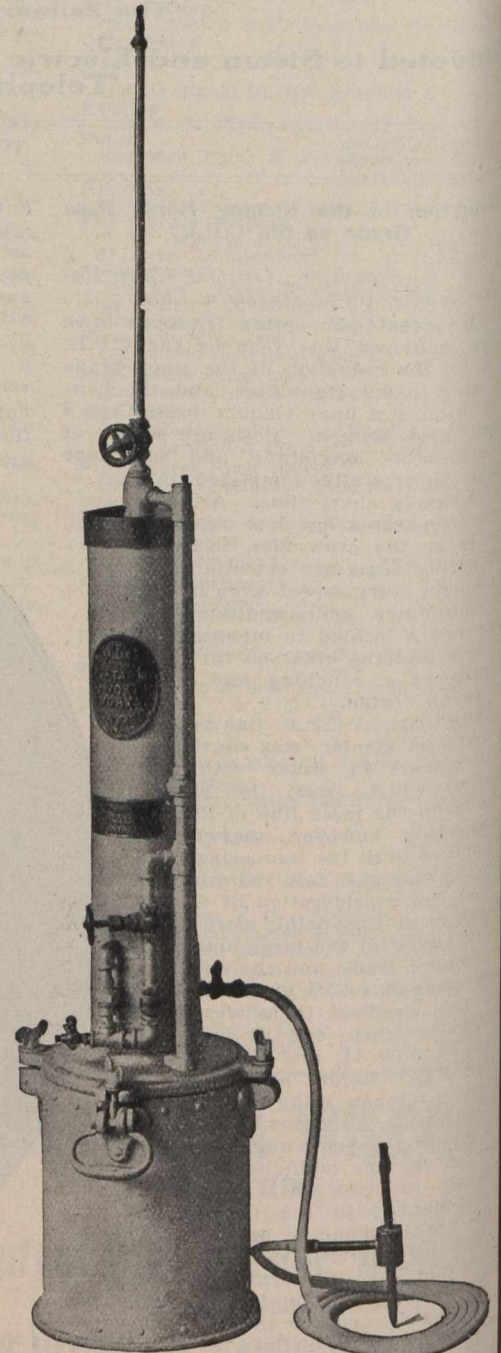

PORTABLE LIGHTS

Pay well when the days get short. Let us send you our illustrated catalogue.

THE BUCKEYE LIGHT

MADE IN SIZES FROM
 1000 TO 5000 CANDLE POWER
 IS RECOGNIZED AS THE STANDARD FOR
CONTRACTORS WORK
RAILROADS
 FOR TRACKLAYING, WRECKS AND REPAIR WORK
STEEL & IRON WORKS
FOUNDRIES,
BRIDGE BUILDING Etc.

ASK FOR CATALOGUE.
NIGHT TURNED INTO DAY.

BUCKEYE KEROSENE LIGHTS.
2,000 to 10,000 Candle Power. We carry in stock the popular sizes.

HOLLAND ACETYLENE LIGHTS.
For smaller work. In stock. Generate their own acetylene gas.