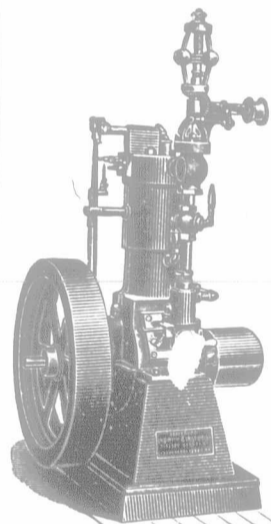

## McLachlan Gasoline Engine

IS MOUNTED IN 5, 10, 15,  
20 OR 25 HORSE POWER.

WRITE

THE  
**McLACHLAN  
GASOLINE  
ENGINE CO.,**

LIMITED,

201 Queen St. E.,  
TORONTO,

for catalogue and prices. om