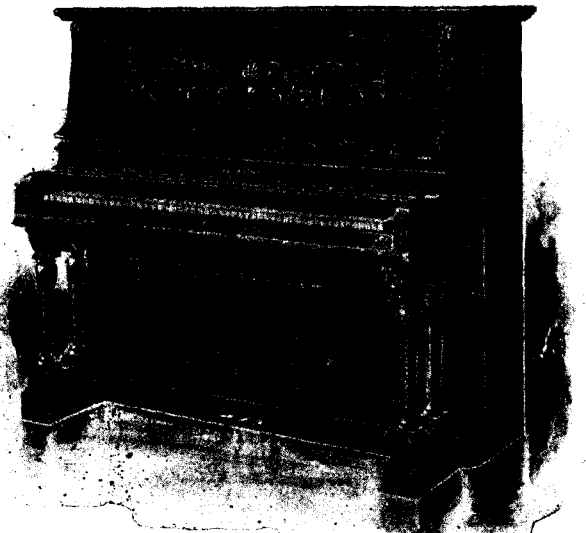

Patent Continuous Swing Desk. Carved Trusses and Pilasters. Carved Panels. Full Iron Plate. Three Unisons. Three Pedals. Ivory Keys. Metallic Key Bottom Support

STYLE 5.

Sliding Fall. Patent Continuous Swing Desk. Carved Double Trusses and Pilasters. Carved Panels. Full Iron Plate. Patent Separable Case. Three Unisons. Three Pedals. Ivory Keys. Metallic Key Bottom Support.

New Style "5," Cabinet Grand (Upright.)
7½ octaves; in figured walnut, mahogany and English oak; height, 4 ft. 7 in.; width, 5 ft. 3 in.; depth, 2 ft. 3½ in.

SEVEN YEARS GUARANTEE.

MANDOLINE ATTACHMENT FURNISHED TO ORDER.