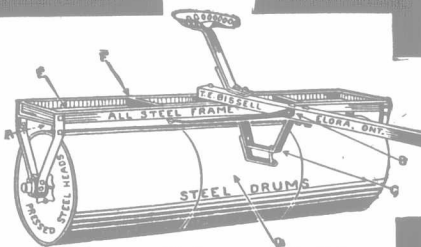

T. E. BISSELL CO., LTD., ELORA, ONT.