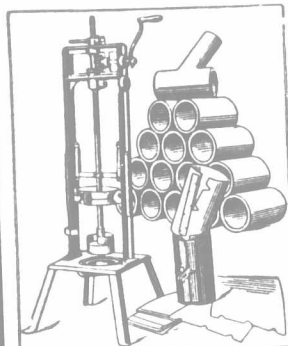

Make Your Own Tile

Cost $4.00 to $6.00 per 1,000 Hand or Power

Send for Catalogue

Farmers' Cement Tile Machine Co. Walkerville, Ontario

RUN IT YOURSELF

You can quickly learn to run steam engines by studying Young Engineer's Guide. Save the expense of hiring an engineer. Book recently revised to 254 pages. Illustrated. Endorsed by engine manufacturers and leading engineers everywhere. Price postpaid $1.00.

Windsor Supply Co., Windsor, Ont.

FREE—Our large catalogue—"Engineers' Bargains"

Please mention "The Farmer's Advocate."

The Ideal Home Light

The soft mellow rays of the

Rayo Lamp

make it the best for all home uses. Read and sew without straining the eyes. Easy to clean and rewick. Safe. Economical. Stock carried at all chief points.

For best results use ROYALITE OIL.

THE IMPERIAL OIL COMPANY, Limited

Toronto Montreal Winnipeg Vancouver
Ottawa Quebec Calgary Edmonton
Halifax St. John Regina Saskatoon