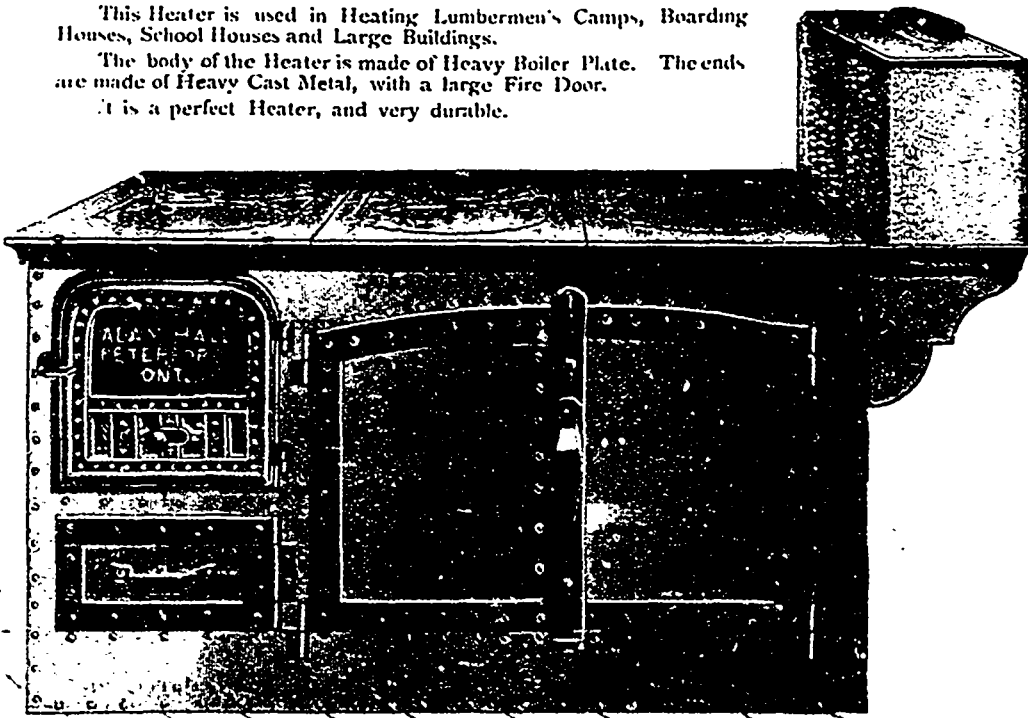

MANUFACTURER OF

STEEL RANGES

For Lumbermen's and Railway Camps, Boarding Houses and Hotels.

THE LUMBERMAN HEATER.

- 36 Inch Lumberman Heater.
- 42 Inch Lumberman Heater.
- 48 Inch Lumberman Heater.

This Heater is used in Heating Lumbermen's Camps, Boarding Houses, School Houses and Large Buildings.

The body of the Heater is made of Heavy Boiler Plate. The ends are made of Heavy Cast Metal, with a large Fire Door.

It is a perfect Heater, and very durable.

Lumbermen's Six Pot Hole Range with Reservoir.