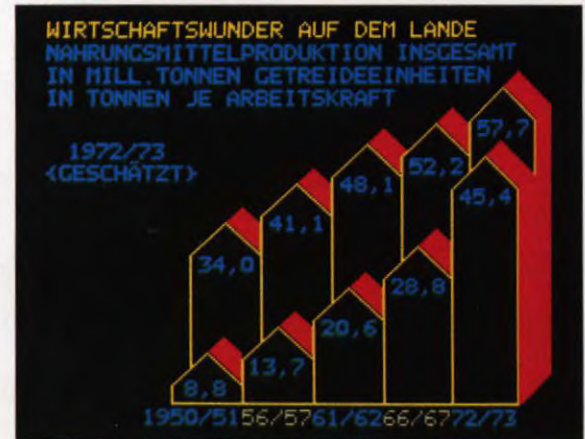

both new and old equipment.

Telidon's page instructions are electronically coded in a highly efficient way and make the best use of computer and terminal memories. They also allow more information to be transmitted at lower cost.

The alphageometric coding scheme is simple to learn and writing a Telidon page does not require expensive equipment. Telidon page creation is therefore accessible not only to large businesses but to the small user with a simple message.

Telidon is designed to be independent of transmission media, Television sets and data banks. As advances in electronics occur, Telidon pages will not become outmoded, and old and new equipment can be used together.

From the home to the office
Telidon's applications are endless.
Here are just a few of them:

VIDEOTEX APPLICATIONS

- News
- Teleshopping
- Electronic mail
- Opinion polling
- TV listings
- Restaurant menus
- Stock analysis
- Agendas
- Process control
- Assembly instruction
- Bus routes
- Children's stories
- Pay-TV controls
- Tourist tips
- File maintenance
- By-laws
- Convention messages
- Tele-betting