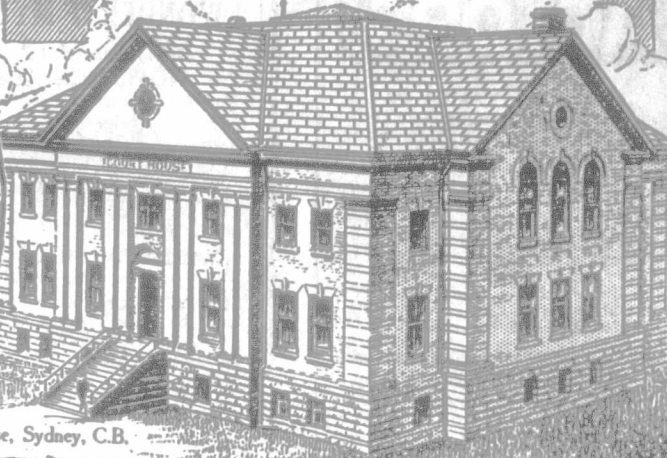

C.P.R. Station, North Bay, Ont.

Court House, Sydney, C.B.

st
ator is sent
ey down. No
nd use it on your
rkmanship, mate-
Demonstrate to
the most efficient
Examine thorn-
ber of parts and
ntain. See what
e wonderful big offer
for catalog and our

DLM
piece
O
er
TRIAL

ay until you
n Separator on
the separator, you
e in easy monthly
ion. Write today.
rge Profit Elimina-
tee. Mail coupon.

ocean
r mechanics
largest cream
perfecting this mas-
the birthplace and
heart of the dairy
on by the most
e fields of Sweden
the Stockholm has
an farmers, known
who buy only the
ell the Stockholm
rantee it for 15 years.
ng." Send the coupon.

Duty FREE!
The Canadian Govern-
ment, realizing the
great importance of
every farmer owning
an exceptionally good
cream separator, is
now admitting the
Stockholm Master
Cream Separator into
Canada free from all
duty charges.

oe St., Toronto
lpeg
holm)