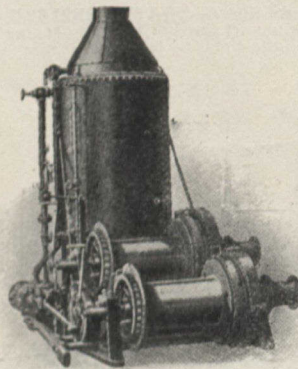

Contractors' Equipment

HOISTING ENGINES
DERRICKS, WIRE ROPE
CONCRETE MIXERS
ROCK CRUSHERS
LOCOMOTIVES
CARS, STEEL RAILS
WHEELBARROWS
PICKS, SHOVELS
SCRAPERS
ETC., ETC., ETC.

We carry an extensive stock and would be pleased to have your enquiry.

F. H. Hopkins & Co

MONTREAL