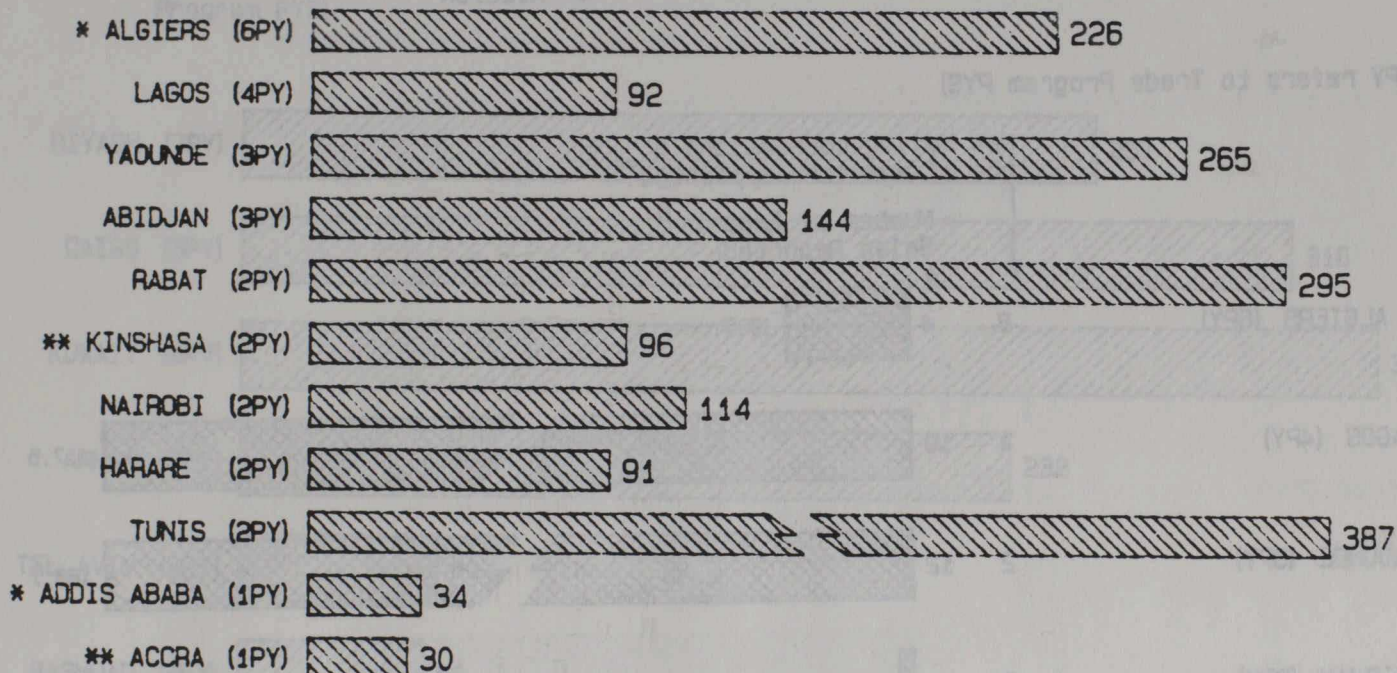

SELECTED WORKLOAD INDICATORS

FY APRIL 1987 - MARCH 1988

AFRICA POSTS

(PYS refer to Trade
Program PYS)

CANADIAN BUSINESS VISITORS