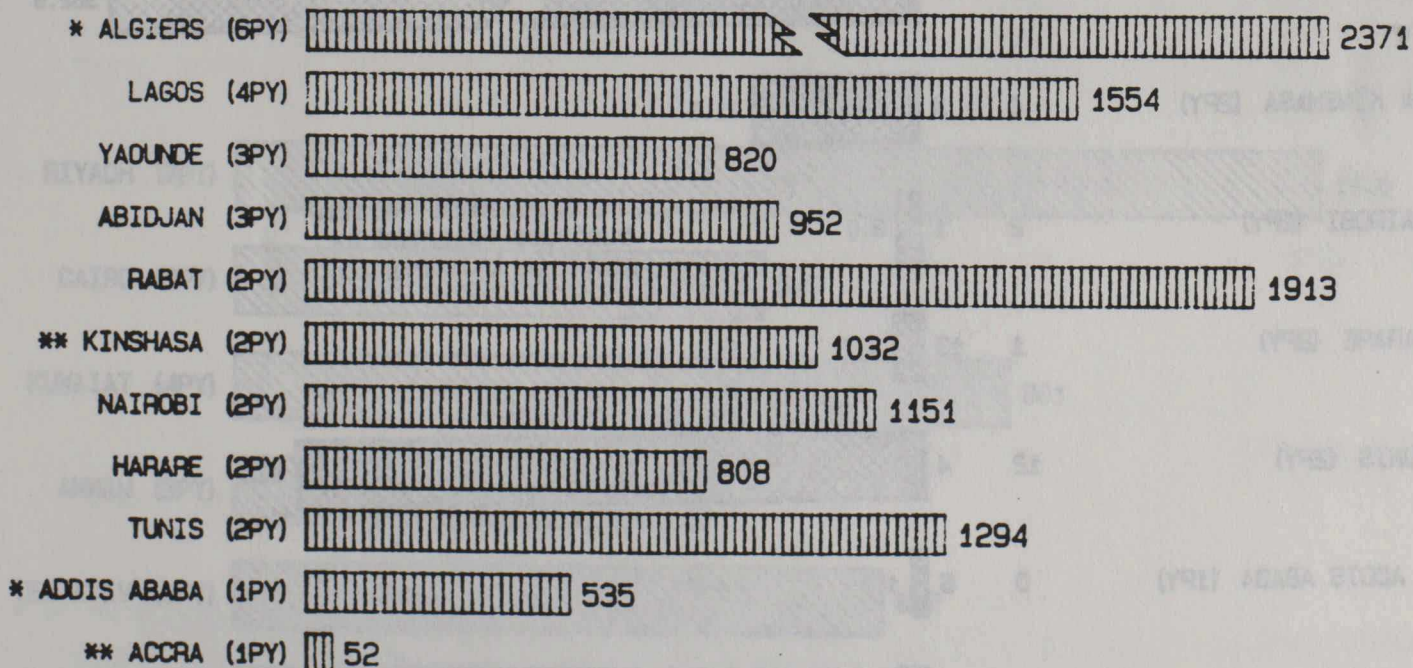

# SELECTED WORKLOAD INDICATORS

FY APRIL 1987 - MARCH 1988

AFRICA POSTS

(PYS refer to Trade  
Program PYS)

## CANADIAN TRADE ENQUIRIES

\* 3 of 4 reports received

\*\*2 of 4 reports received