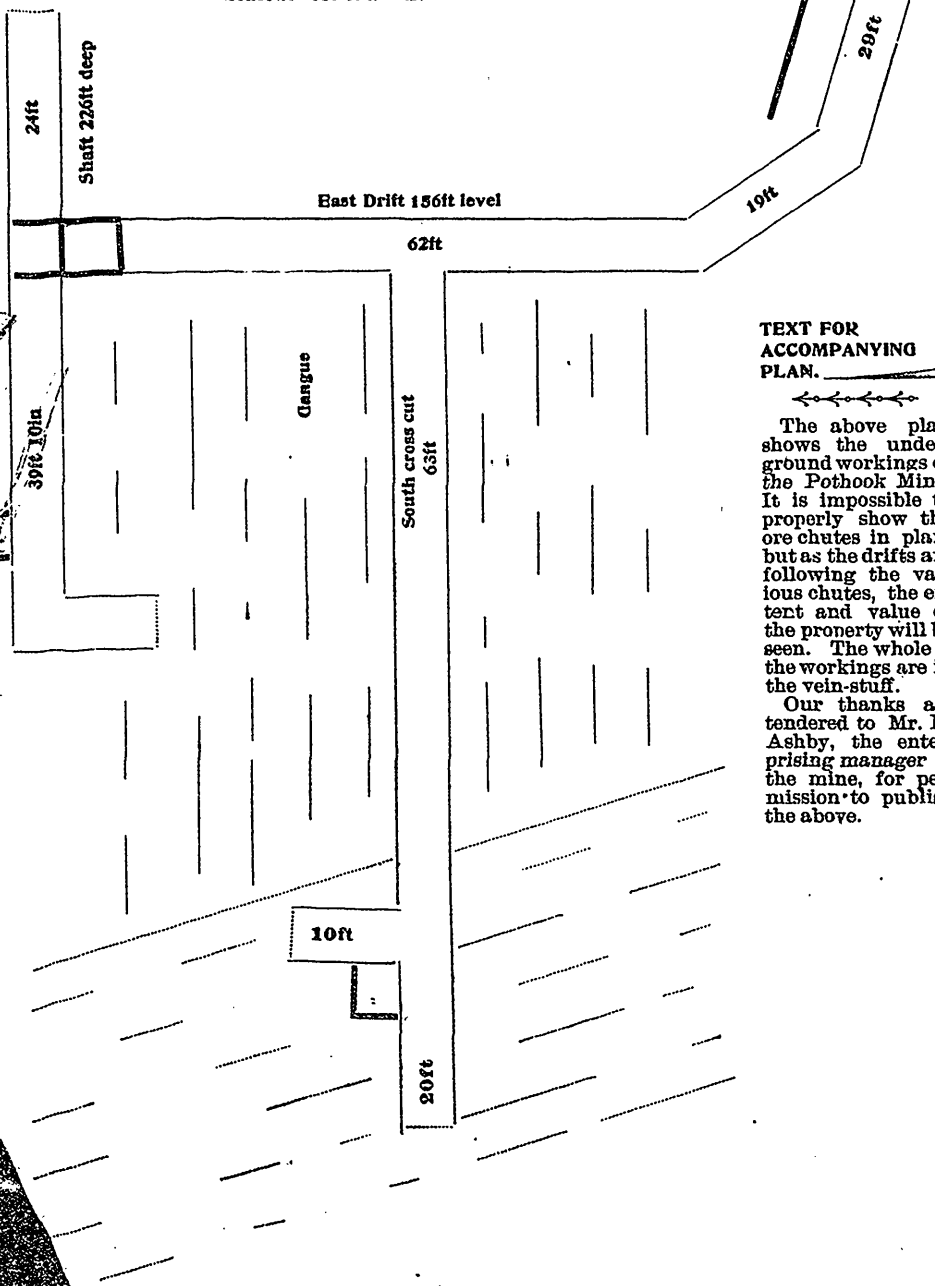

UNDERGROUND WORKINGS Pot Hook Mine.

Kamloops, B.C.

Scale 20 feet to an inch.

TEXT FOR ACCOMPANYING PLAN.

The above plan shows the underground workings of the Pothook Mine. It is impossible to properly show the ore chutes in plan, but as the drifts are following the various chutes, the extent and value of the property will be seen. The whole of the workings are in the vein-stuff.